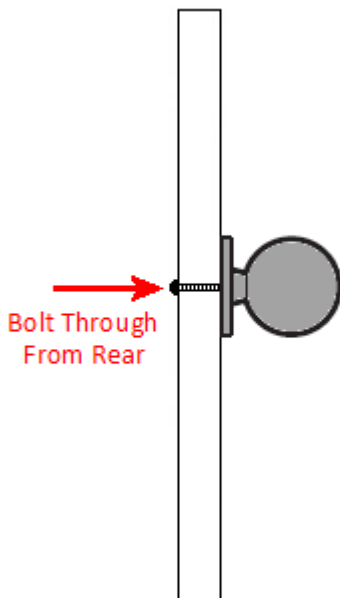

## Size Details

- Available in 1 size only

Item Code	Knob Diameter	Projection From Door
50570.1	38mm	23mm

## Fixings

- This handle is fitted via a M4 bolt from the rear of the door / drawer - see below diagram

- Bolt through fixings provide a superior strong fixing allowing this knob to be fitted to tall or heavy doors
- Comes supplied with a 25mm long bolt - suitable for use on 18mm thick doors
- For doors thicker than 18mm, longer M4 fixing bolts are available to buy separately (See related products below)