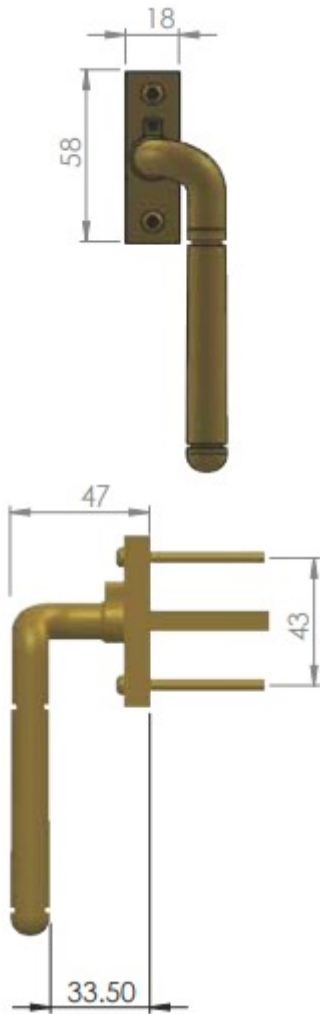


Cranked Locking Espagnolette Handle - Window Fastener - Left & Right Hand - Overall Height 135mm - Antique Brass (Gloss Lacquered)

Product Images

Description

- Cranked Locking Espagnolette Handle
- Left & Right handed

Finish

- Antique Brass (Gloss Lacquered)

Dimensions

Important Info Before You Buy

- Suitable for wooden windows
- Comes supplied with fixing screws

Products in this set

50621.1 - Cranked Locking Espagnolette Handle - Window Fastener - Left Hand - Overall Height 135mm - Antique Brass (Gloss Lacquered) - Each

50621.2 - Cranked Locking Espagnolette Handle - Window Fastener - Right Hand - Overall Height 135mm - Antique Brass (Gloss Lacquered) - Each