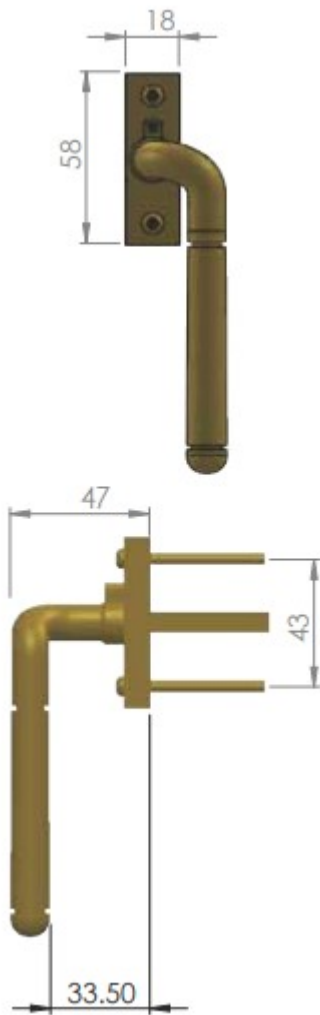


Cranked Locking Espagnolette Handle - Window Fastener - Left & Right Hand - Overall Height 135mm - Polished Brass (Lacquered)

Product Images

Description

- Cranked Locking Espagnolette Handle
- Left & Right handed

Finish

- Polished Brass (Lacquered)

Dimensions

Important Info Before You Buy

- Suitable for wooden windows
- Comes supplied with fixing screws

Products in this set

50623.1 - Cranked Locking Espagnolette Handle - Window Fastener - Left Hand - Overall Height 135mm - Polished Brass (Lacquered) - Each

50623.2 - Cranked Locking Espagnolette Handle - Window Fastener - Right Hand - Overall Height 135mm - Polished Brass (Lacquered) - Each