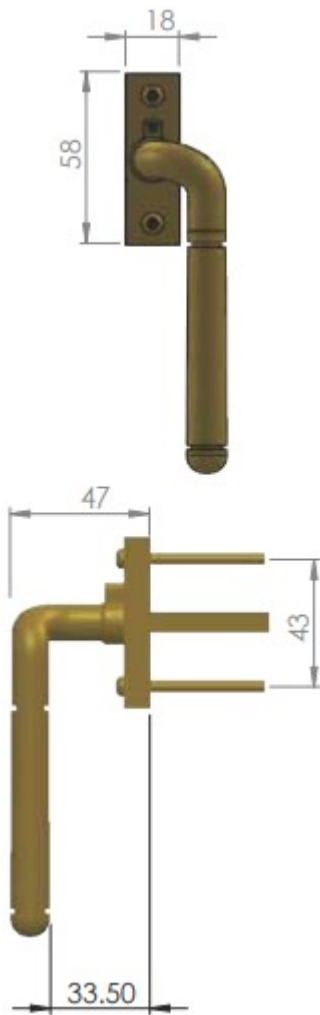


Cranked Locking Espagnolette Handle - Window Fastener - Left & Right Hand - Overall Height 135mm - Satin Brass (Lacquered)

Product Images

Description

- Cranked Locking Espagnolette Handle
- Left & Right handed

Finish

- Satin Brass (Lacquered)

Dimensions

Important Info Before You Buy

- Suitable for wooden windows
- Comes supplied with fixing screws

Products in this set

50626.1 - Cranked Locking Espagnolette Handle - Window Fastener - Left Hand - Overall Height 135mm - Satin Brass (Lacquered) - Each

50626.2 - Cranked Locking Espagnolette Handle - Window Fastener - Right Hand - Overall Height 135mm - Satin Brass (Lacquered) - Each