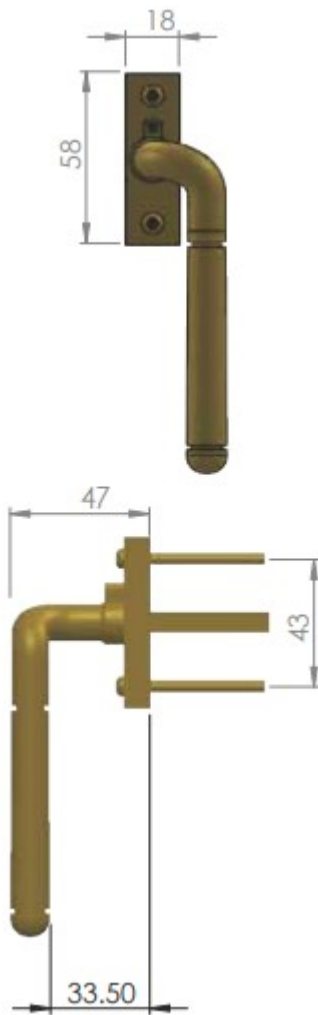


Cranked Locking Espagnolette Handle - Window Fastener - Left & Right Hand - Overall Height 135mm - Satin Chrome

Product Images

Description

- Cranked Locking Espagnolette Handle
- Left & Right handed

Finish

- Satin Chrome

Dimensions

Important Info Before You Buy

- Suitable for wooden windows
- Comes supplied with fixing screws

Products in this set

50627.1 - Cranked Locking Espagnolette Handle - Window Fastener - Left Hand - Overall Height 135mm - Satin Chrome - Each

50627.2 - Cranked Locking Espagnolette Handle - Window Fastener - Right Hand - Overall Height 135mm - Satin Chrome - Each