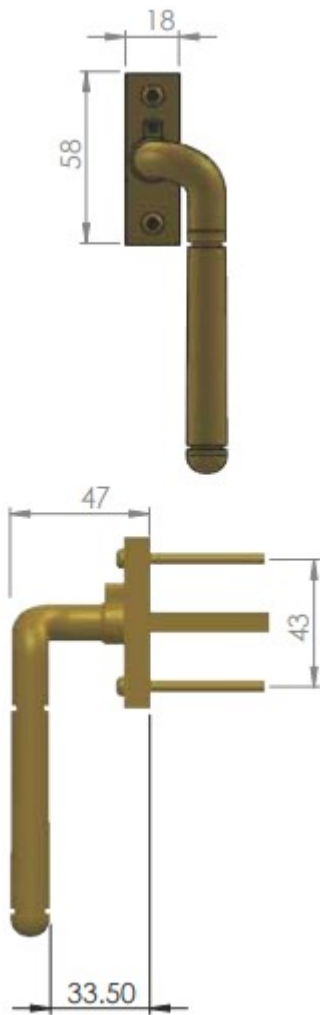


Cranked Locking Espagnolette Handle - Window Fastener - Left & Right Hand - Overall Height 135mm - Satin Nickel

Product Images

Description

- Cranked Locking Espagnolette Handle
- Left & Right handed

Finish

- Satin Nickel

Dimensions

Important Info Before You Buy

- Suitable for wooden windows
- Comes supplied with fixing screws

Products in this set

50628.1 - Cranked Locking Espagnolette Handle - Window Fastener - Left Hand - Overall Height 135mm - Satin Nickel - Each

50628.2 - Cranked Locking Espagnolette Handle - Window Fastener - Right Hand - Overall Height 135mm - Satin Nickel - Each