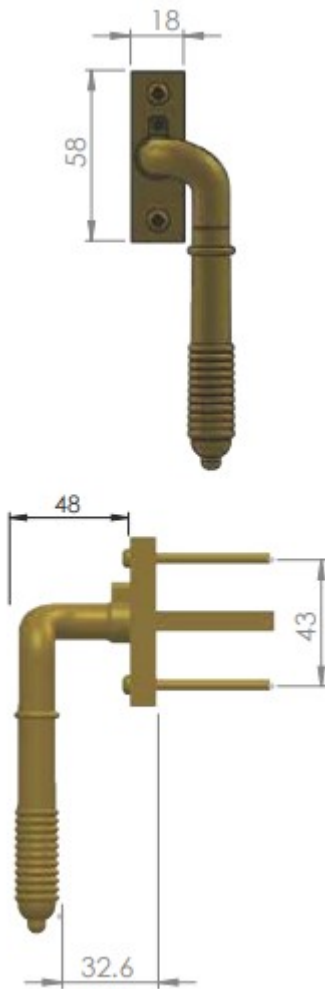


Reeded Design Cranked Locking Espagnolette Handle - Window Fastener - Left & Right Hand - Overall Height 135mm - Antique Brass (Gloss Lacquered)

Product Images

Description

- Reeded Design Cranked Locking Espagnolette Handle
- Left & Right handed

Finish

- Antique Brass (Gloss Lacquered)

Dimensions

Important Info Before You Buy

- Suitable for wooden windows
- Comes supplied with fixing screws

Products in this set

50629.1 - Reeded Design Cranked Locking Espagnolette Handle - Window Fastener - Left Hand - Overall Height 135mm - Antique Brass (Gloss Lacquered) - Each

50629.2 - Reeded Design Cranked Locking Espagnolette Handle - Window Fastener - Right Hand - Overall Height 135mm - Antique Brass (Gloss Lacquered) - Each