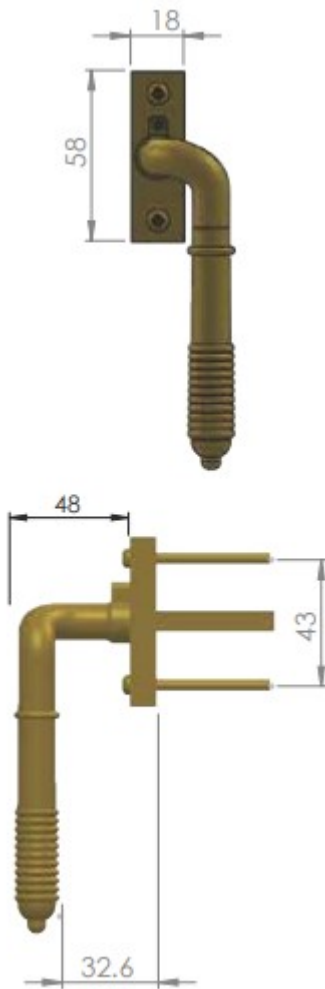


Reeded Design Cranked Locking Espagnolette Handle - Window Fastener - Left & Right Hand - Overall Height 135mm - Matt Bronze (Lacquered)

Product Images

Description

- Reeded Design Cranked Locking Espagnolette Handle
- Left & Right handed

Finish

- Matt Bronze (Lacquered)

Dimensions

Important Info Before You Buy

- Suitable for wooden windows
- Comes supplied with fixing screws

Products in this set

50630.1 - Reeded Design Cranked Locking Espagnolette Handle - Window Fastener - Left Hand - Overall Height 135mm - Matt Bronze (Lacquered) - Each

50630.2 - Reeded Design Cranked Locking Espagnolette Handle - Window Fastener - Right Hand - Overall Height 135mm - Matt Bronze (Lacquered) - Each