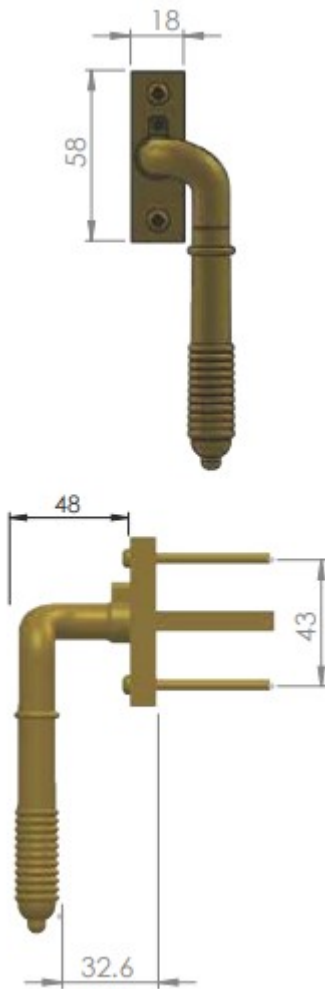

## Reeded Design Cranked Locking Espagnolette Handle - Window Fastener - Left & Right Hand - Overall Height 135mm - Polished Brass (Lacquered)

### Product Images

---

### Description

---

- Reeded Design Cranked Locking Espagnolette Handle
- Left & Right handed

## Dimensions