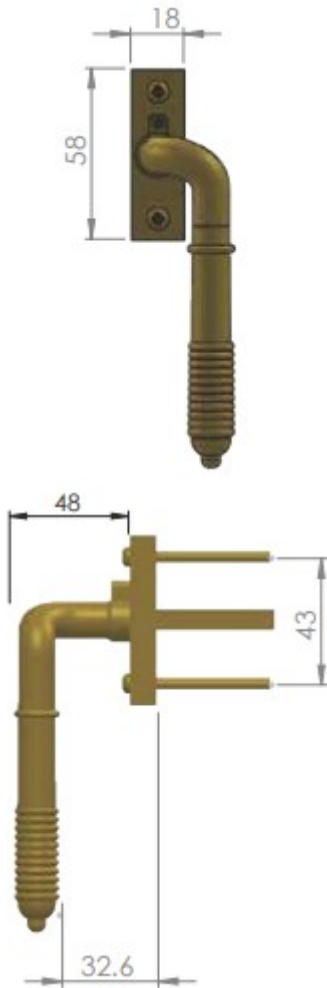


Reeded Design Cranked Locking Espagnolette Handle - Window Fastener - Left & Right Hand - Overall Height 135mm - Polished Chrome

Product Images

Description

- Reeded Design Cranked Locking Espagnolette Handle
- Left & Right handed

Finish

- Polished Chrome

Dimensions

Important Info Before You Buy

- Suitable for wooden windows
- Comes supplied with fixing screws

Products in this set

50632.1 - Reeded Design Cranked Locking Espagnolette Handle - Window Fastener - Left Hand - Overall Height 135mm - Polished Chrome - Each

50632.2 - Reeded Design Cranked Locking Espagnolette Handle - Window Fastener - Right Hand - Overall Height 135mm - Polished Chrome - Each