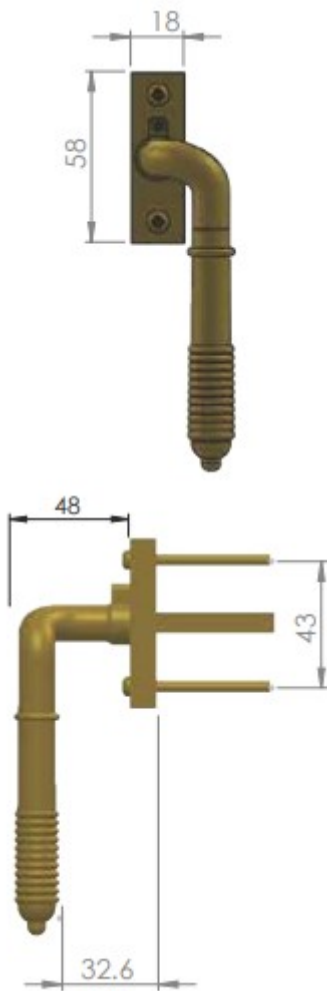

## Reeded Design Cranked Locking Espagnolette Handle - Window Fastener - Left & Right Hand - Overall Height 135mm - Polished Nickel

### Product Images

---

### Description

---

- Reeded Design Cranked Locking Espagnolette Handle
- Left & Right handed

### Dimensions