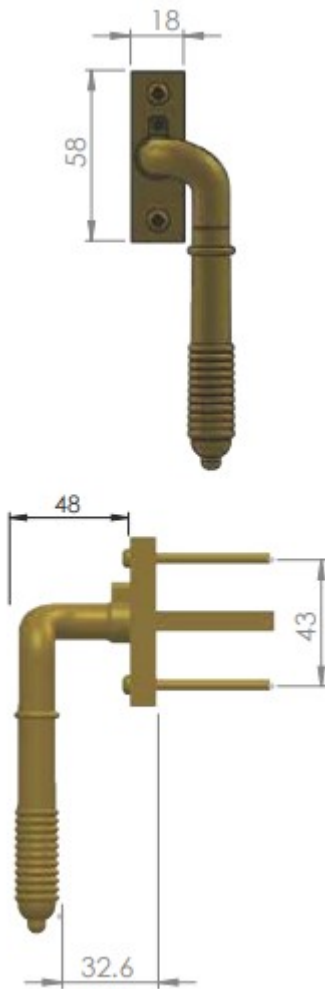

## Reeded Design Cranked Locking Espagnolette Handle - Window Fastener - Left & Right Hand - Overall Height 135mm - Satin Brass (Lacquered)

### Product Images

---

### Description

---

- Reeded Design Cranked Locking Espagnolette Handle
- Left & Right handed

## Dimensions