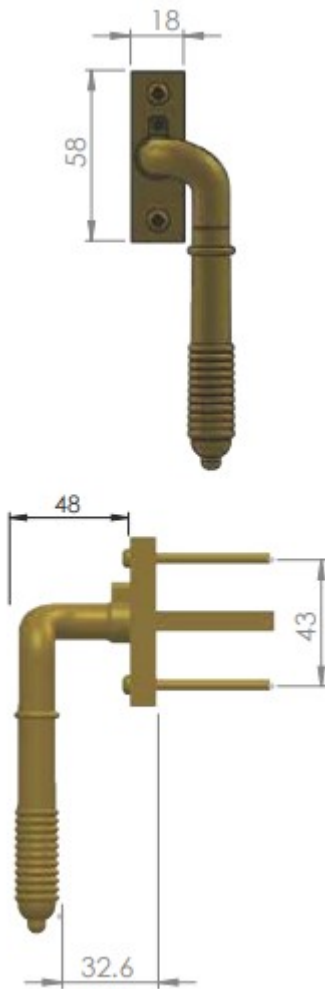


Reeded Design Cranked Locking Espagnolette Handle - Window Fastener - Left & Right Hand - Overall Height 135mm - Satin Chrome

Product Images

Description

- Reeded Design Cranked Locking Espagnolette Handle
- Left & Right handed

Finish

- Satin Chrome

Dimensions

Important Info Before You Buy

- Suitable for wooden windows
- Comes supplied with fixing screws

Products in this set

50635.1 - Reeded Design Cranked Locking Espagnolette Handle - Window Fastener - Left Hand - Overall Height 135mm - Satin Chrome - Each

50635.2 - Reeded Design Cranked Locking Espagnolette Handle - Window Fastener - Right Hand - Overall Height 135mm - Satin Chrome - Each