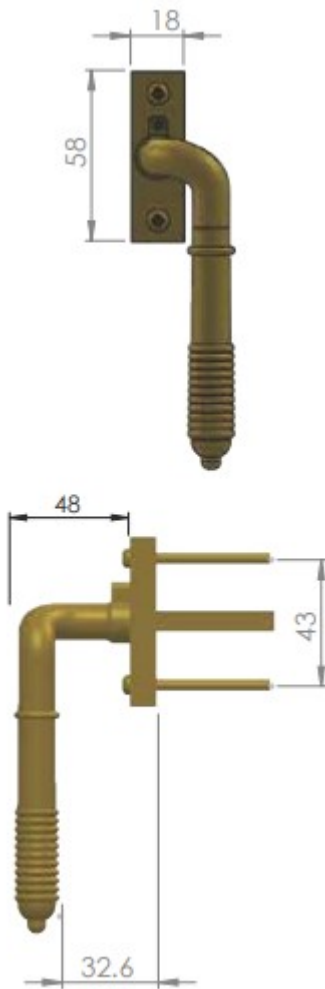


Reeded Design Cranked Locking Espagnolette Handle - Window Fastener - Left & Right Hand - Overall Height 135mm - Satin Nickel

Product Images

Description

- Reeded Design Cranked Locking Espagnolette Handle
- Left & Right handed

Finish

- Satin Nickel

Dimensions

Important Info Before You Buy

- Suitable for wooden windows
- Comes supplied with fixing screws

Products in this set

50636.1 - Reeded Design Cranked Locking Espagnolette Handle - Window Fastener - Left Hand - Overall Height 135mm - Satin Nickel - Each

50636.2 - Reeded Design Cranked Locking Espagnolette Handle - Window Fastener - Right Hand - Overall Height 135mm - Satin Nickel - Each