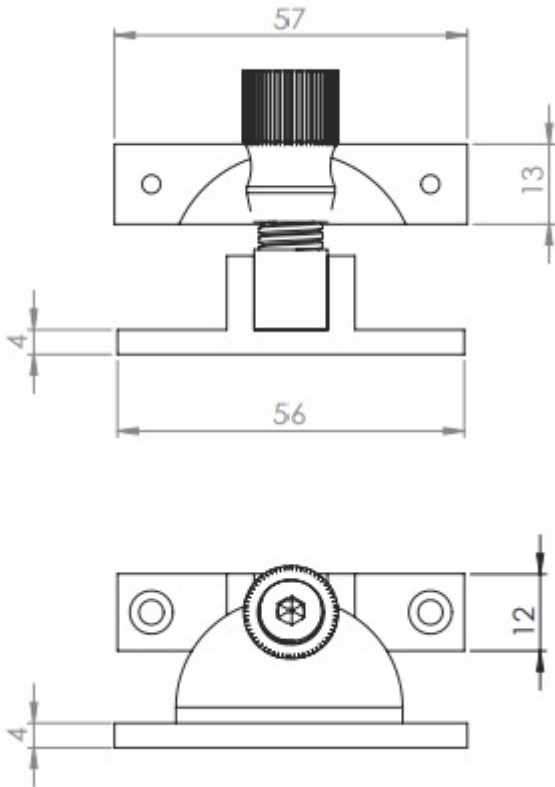

Narrow Pattern Brighton Style Sash Window Fastener - 56mm x 12mm - Antique Brass (Gloss Lacquered)

Product Images

Description

- High architectural quality - narrow sliding sash window fastener
- Brighton pattern
- Spring loaded - allows you pull the sash lift up and down with out the arm of the fastener getting in the way
- When the Brighton fastener is screwed into receiver plate the sliding sash window can not be opened

Finish

- Antique Brass (Gloss Lacquered)

Dimensions

Important Info Before You Buy

- Suitable for wooden sliding sash windows
- The Brighton pattern sash fastener can be used on sash windows that do not have flush or level fitting meeting rails (Where the two sashes meet in the middle)
- Comes supplied with fixing screws
- Sold individually

Products in this set

50665.1 - Narrow Pattern Brighton Style Sash Window Fastener - 56mm x 12mm - Antique Brass (Gloss Lacquered) - Each