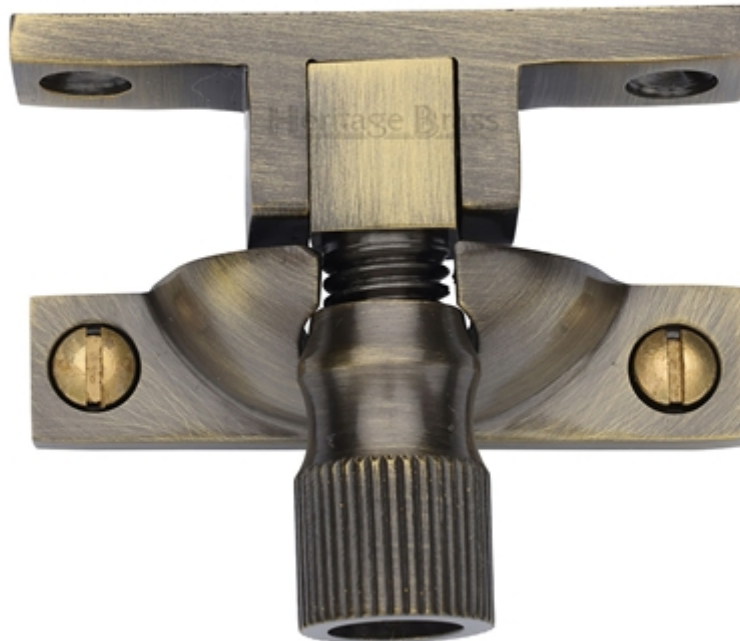

Narrow Pattern Brighton Style Sash Window Fastener - 56mm x 12mm - Antique Brass (Gloss Lacquered)

Product Images

Description

- High architectural quality - narrow sliding sash window fastener
- Brighton pattern
- Spring loaded - allows you pull the sash lift up and down with out the arm of the fastener getting in the way
- When the Brighton fastener is screwed into receiver plate the sliding sash window can not be opened

Finish

- Antique Brass (Gloss Lacquered)

Dimensions

Important Info Before You Buy

- Suitable for wooden sliding sash windows
- The Brighton pattern sash fastener can be used on sash windows that do not have flush or level fitting meeting rails (Where the two sashes meet in the middle)
- Comes supplied with fixing screws
- Sold individually

Products in this set

50665.1 - Narrow Pattern Brighton Style Sash Window Fastener - 56mm x 12mm - Antique Brass (Gloss Lacquered) - Each