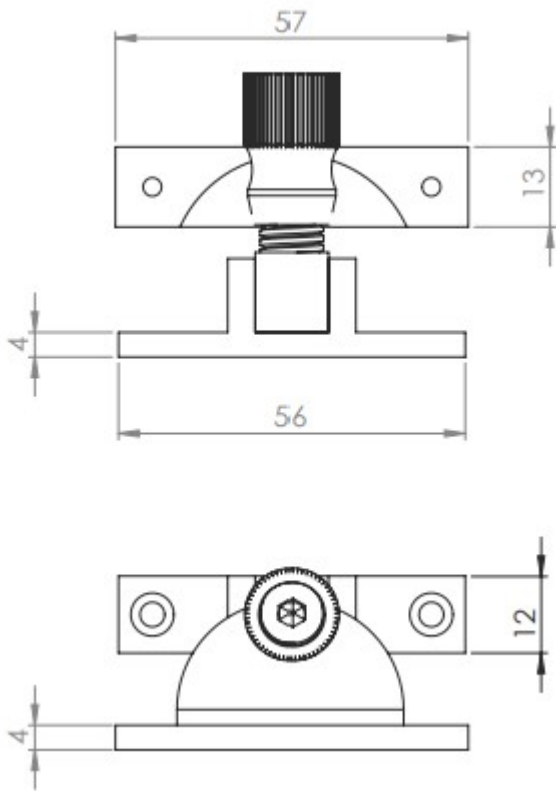


Narrow Pattern Brighton Style Sash Window Fastener - 56mm x 12mm - Matt Bronze (Lacquered)

Product Images

Description

- High architectural quality - narrow sliding sash window fastener
- Brighton pattern
- Spring loaded - allows you pull the sash lift up and down with out the arm of the fastener getting in the way
- When the Brighton fastener is screwed into receiver plate the sliding sash window can not be opened

Finish

- Matt Bronze (Lacquered)

Dimensions

Important Info Before You Buy

- Suitable for wooden sliding sash windows
- The Brighton pattern sash fastener can be used on sash windows that do not have flush or level fitting meeting rails (Where the two sashes meet in the middle)
- Comes supplied with fixing screws
- Sold individually

Products in this set

50666.1 - Narrow Pattern Brighton Style Sash Window Fastener - 56mm x 12mm - Matt Bronze (Lacquered) - Each