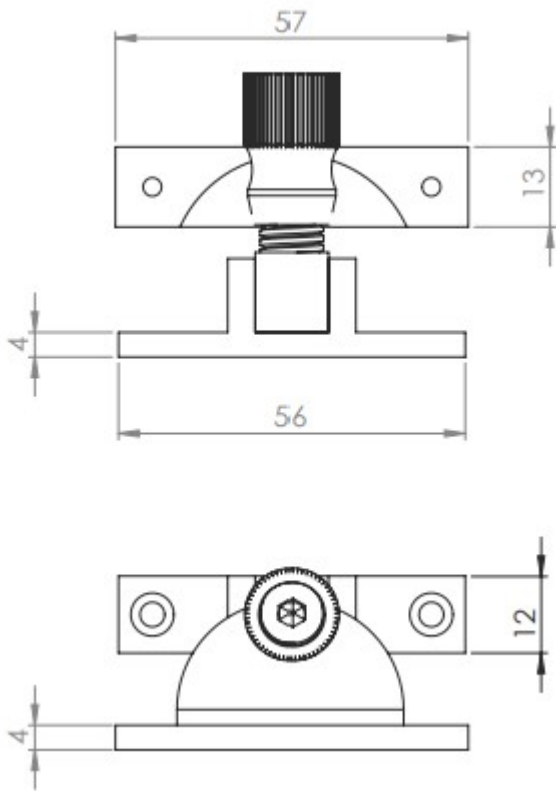

## Narrow Pattern Brighton Style Sash Window Fastener - 56mm x 12mm - Matt Bronze (Lacquered)

### Description

---

- High architectural quality - narrow sliding sash window fastener
- Brighton pattern
- Spring loaded - allows you pull the sash lift up and down with out the arm of the fastener getting in the way
- When the Brighton fastener is screwed into receiver plate the sliding sash window can not be opened

## Dimensions

## Products in this set

50666.1 - Narrow Pattern Brighton Style Sash Window Fastener - 56mm x 12mm - Matt Bronze (Lacquered) - Each