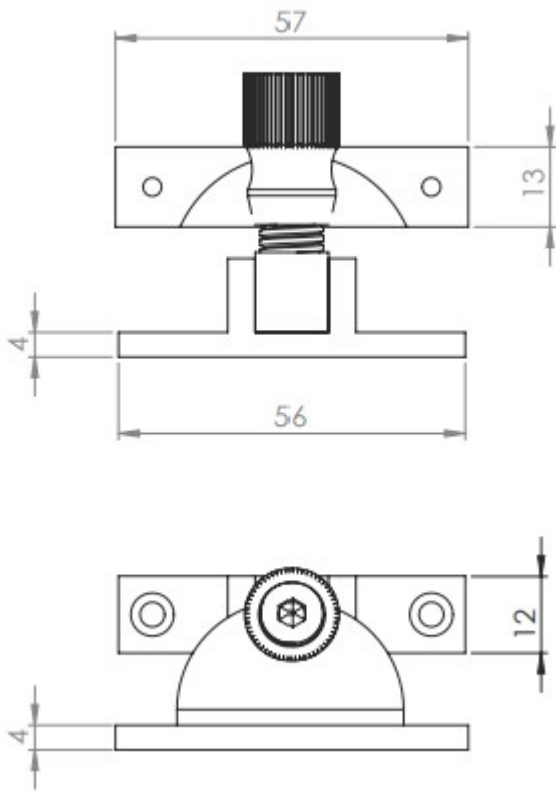


Narrow Pattern Brighton Style Sash Window Fastener - 56mm x 12mm - Polished Brass (Lacquered)

Product Images

Description

- High architectural quality - narrow sliding sash window fastener
- Brighton pattern
- Spring loaded - allows you pull the sash lift up and down with out the arm of the fastener getting in the way
- When the Brighton fastener is screwed into receiver plate the sliding sash window can not be opened

Finish

- Polished Brass (Lacquered)

Dimensions

Important Info Before You Buy

- Suitable for wooden sliding sash windows
- The Brighton pattern sash fastener can be used on sash windows that do not have flush or level fitting meeting rails (Where the two sashes meet in the middle)
- Comes supplied with fixing screws
- Sold individually

Products in this set

50667.1 - Narrow Pattern Brighton Style Sash Window Fastener - 56mm x 12mm - Polished Brass (Lacquered) - Each