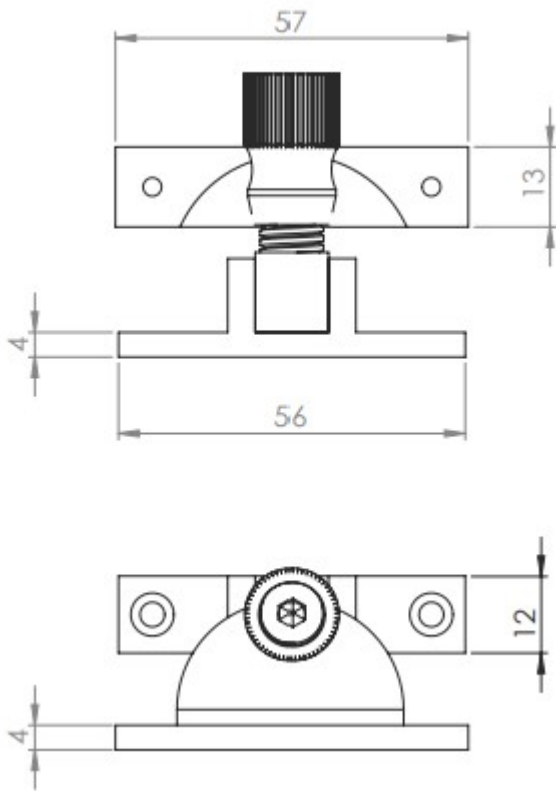

## Narrow Pattern Brighton Style Sash Window Fastener - 56mm x 12mm - Polished Chrome

### Description

---

- High architectural quality - narrow sliding sash window fastener
- Brighton pattern
- Spring loaded - allows you pull the sash lift up and down with out the arm of the fastener getting in the way
- When the Brighton fastener is screwed into receiver plate the sliding sash window can not be opened

## Dimensions

## Products in this set

50668.1 - Narrow Pattern Brighton Style Sash Window Fastener - 56mm x 12mm - Polished Chrome - Each