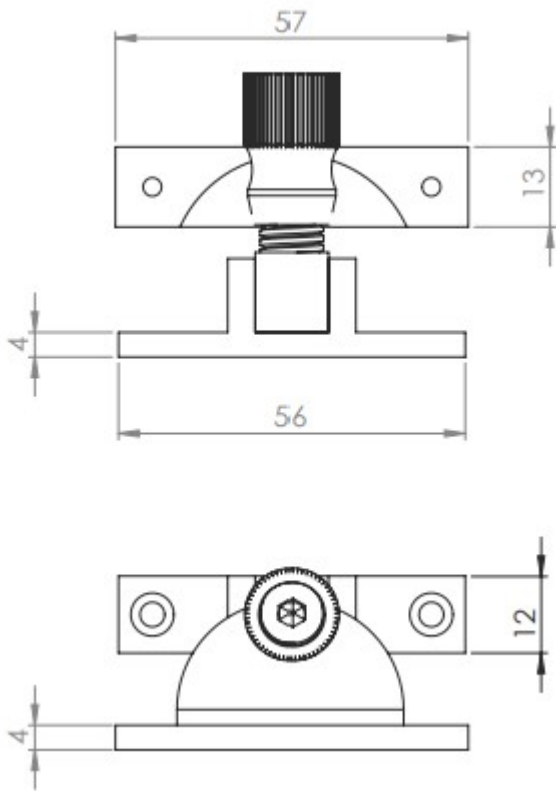


Narrow Pattern Brighton Style Sash Window Fastener - 56mm x 12mm - Polished Nickel

Product Images

Description

- High architectural quality - narrow sliding sash window fastener
- Brighton pattern
- Spring loaded - allows you pull the sash lift up and down with out the arm of the fastener getting in the way
- When the Brighton fastener is screwed into receiver plate the sliding sash window can not be opened

Finish

- Polished Nickel

Dimensions

Important Info Before You Buy

- Suitable for wooden sliding sash windows
- The Brighton pattern sash fastener can be used on sash windows that do not have flush or level fitting meeting rails (Where the two sashes meet in the middle)
- Comes supplied with fixing screws
- Sold individually

Products in this set

50669.1 - Narrow Pattern Brighton Style Sash Window Fastener - 56mm x 12mm - Polished Nickel - Each