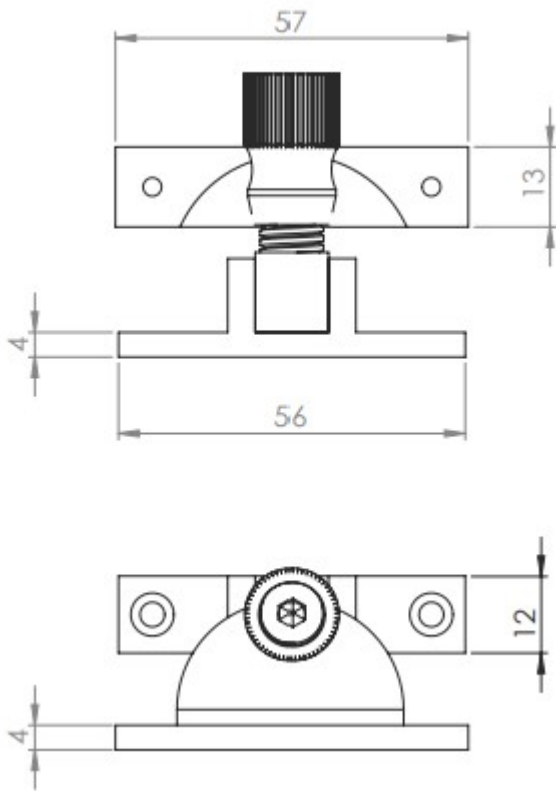

## Narrow Pattern Brighton Style Sash Window Fastener - 56mm x 12mm - Satin Brass (Lacquered)

### Description

---

- High architectural quality - narrow sliding sash window fastener
- Brighton pattern
- Spring loaded - allows you pull the sash lift up and down with out the arm of the fastener getting in the way
- When the Brighton fastener is screwed into receiver plate the sliding sash window can not be opened

## Dimensions

## Products in this set

50670.1 - Narrow Pattern Brighton Style Sash Window Fastener - 56mm x 12mm - Satin Brass (Lacquered) - Each