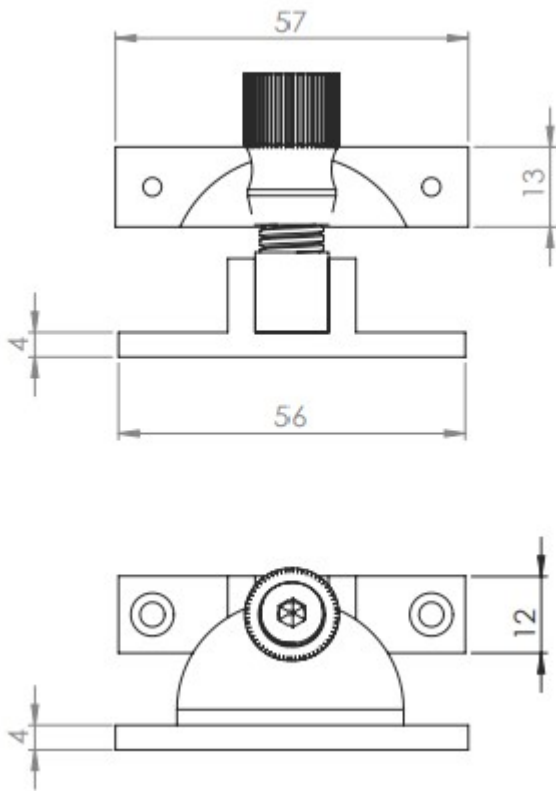


Narrow Pattern Brighton Style Sash Window Fastener - 56mm x 12mm - Satin Chrome

Product Images

Description

- High architectural quality - narrow sliding sash window fastener
- Brighton pattern
- Spring loaded - allows you pull the sash lift up and down with out the arm of the fastener getting in the way
- When the Brighton fastener is screwed into receiver plate the sliding sash window can not be opened

Finish

- Satin Chrome

Dimensions

Important Info Before You Buy

- Suitable for wooden sliding sash windows
- The Brighton pattern sash fastener can be used on sash windows that do not have flush or level fitting meeting rails (Where the two sashes meet in the middle)
- Comes supplied with fixing screws
- Sold individually

Products in this set

50671.1 - Narrow Pattern Brighton Style Sash Window Fastener - 56mm x 12mm - Satin Chrome - Each