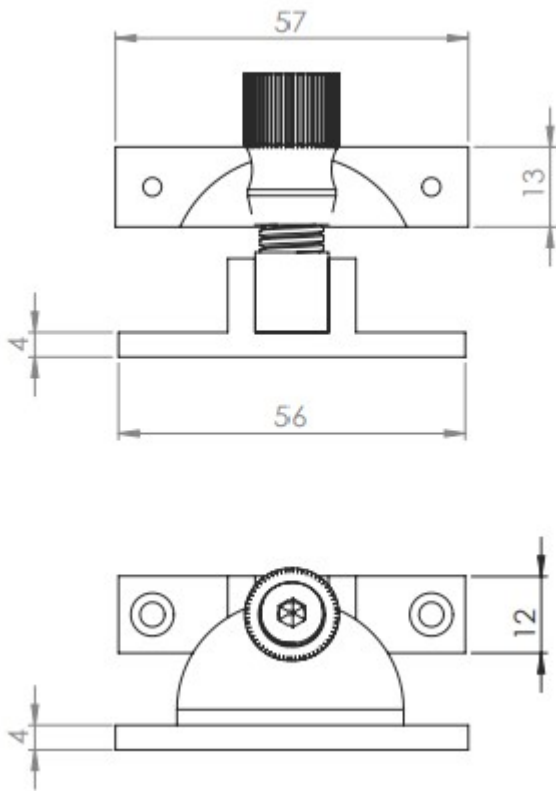


Narrow Pattern Brighton Style Sash Window Fastener - 56mm x 12mm - Satin Nickel

Product Images

Description

- High architectural quality - narrow sliding sash window fastener
- Brighton pattern
- Spring loaded - allows you pull the sash lift up and down with out the arm of the fastener getting in the way
- When the Brighton fastener is screwed into receiver plate the sliding sash window can not be opened

Finish

- Satin Nickel

Dimensions

Important Info Before You Buy

- Suitable for wooden sliding sash windows
- The Brighton pattern sash fastener can be used on sash windows that do not have flush or level fitting meeting rails (Where the two sashes meet in the middle)
- Comes supplied with fixing screws
- Sold individually

Products in this set

50672.1 - Narrow Pattern Brighton Style Sash Window Fastener - 56mm x 12mm - Satin Nickel - Each