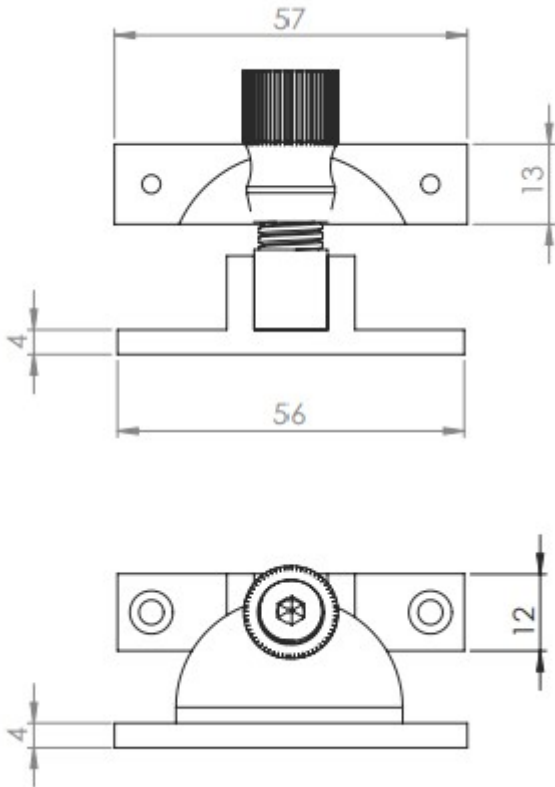


Narrow Pattern Brighton Style Sash Window Fastener - 56mm x 12mm - Polished Brass Unlacquered

Product Images

Description

- High architectural quality - narrow sliding sash window fastener
- Brighton pattern
- Spring loaded - allows you pull the sash lift up and down with out the arm of the fastener getting in the way
- When the Brighton fastener is screwed into receiver plate the sliding sash window can not be opened

Finish

- Polished Brass Unlacquered

Dimensions

Important Info Before You Buy

- Suitable for wooden sliding sash windows
- The Brighton pattern sash fastener can be used on sash windows that do not have flush or level fitting meeting rails (Where the two sashes meet in the middle)
- Comes supplied with fixing screws
- Sold individually

Products in this set

50673.1 - Narrow Pattern Brighton Style Sash Window Fastener - 56mm x 12mm - Polished Brass Unlacquered - Each