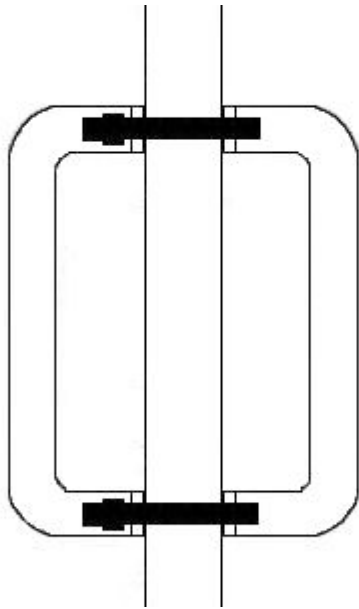

## Bauhaus Plain Grip Door Pull Handle - Back To Back Fixing - Two Sizes Available - Antique Brass (Gloss Lacquered)

### Product Images

---

### Description

---

\*\*\* MADE TO ORDER - 6 WEEK LEAD TIME \*\*\*

- Bauhaus Plain Grip Door Pull Handle
- Made from solid brass ideal for internal or external entrance doors
- Back to back fixing pair allows for handles to be fitted on both sides of the door.
- Suitable for use on timber, metal doors.
- Back to back fixing door design see below diagram

#### Dimensions

	Bolt centers (A)	Length	Projection (C)
50734.1	305mm	330mm	60mm
50734.2	457mm	483mm	60mm