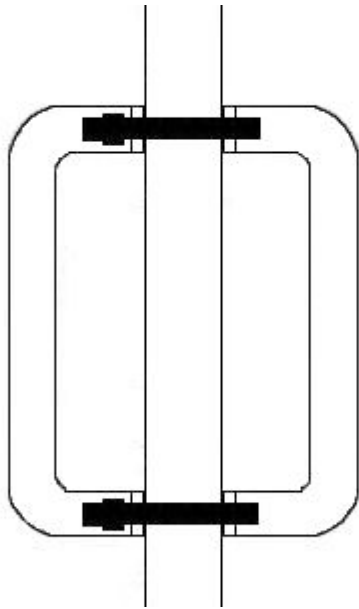

## Bauhaus Plain Grip Door Pull Handle - Back To Back Fixing - Two Sizes Available - Polished Chrome

### Product Images

---

### Description

---

\*\*\* MADE TO ORDER - 6 WEEK LEAD TIME \*\*\*

- Bauhaus Plain Grip Door Pull Handle
- Made from solid brass ideal for internal or external entrance doors
- Back to back fixing pair allows for handles to be fitted on both sides of the door.
- Suitable for use on timber, metal doors.
- Back to back fixing door design see below diagram

Above diagram shows how a bolt through pull handle is fitted to a wooden door

**Base Material**

- Solid Brass

**Finish**

- Polished Chrome

**Dimensions**

	Bolt centers (A)	Length	Projection (C)
50737.1	305mm	330mm	60mm
50737.2	457mm	483mm	60mm