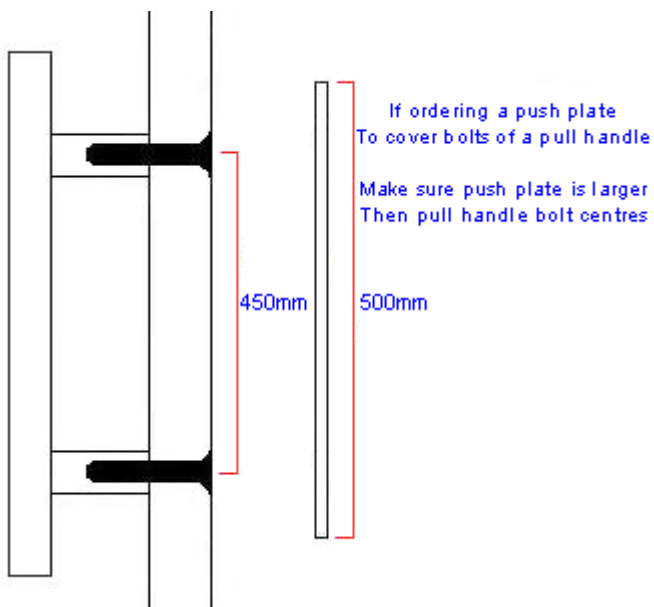

Description

- Raised Style Finger Plate
- Ideal for internal doors and external entrance doors
- Squared corners
- Face fixed with wood screws

Base Material

- Solid Brass

Finish

- Matt Bronze (Lacquered)

Dimensions

	Length	Width	Projection
50828.1	310mm	76mm	8mm
50828.2	500mm	76mm	8mm

Important Info Before You Buy

- Suitable for wooden doors

If ordering a push plate to cover bolts of a pull handle

- Make sure push plate is larger than the pull handle bolt centers
- For example if your pull handle has bolt centers of 450mm a 500mm high push plate will be required
- See below example diagram

Important Info Before You Buy

- Suitable for wooden doors
- This finger plate is sold individually - each