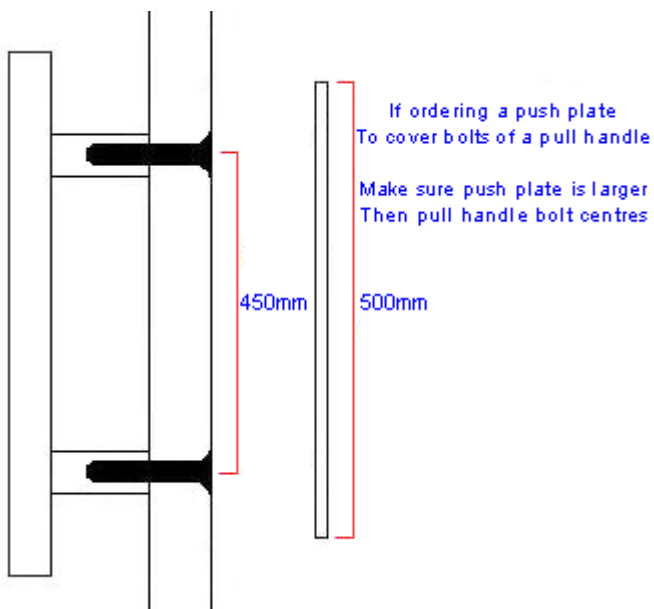

Description

- Raised Style Finger Plate
- Ideal for internal doors and external entrance doors
- Squared corners
- Face fixed with wood screws

Base Material

- Solid Brass

Finish

- Polished Chrome

Dimensions

	Length	Width	Projection
50830.1	310mm	76mm	8mm
50830.2	500mm	76mm	8mm

Important Info Before You Buy

- Suitable for wooden doors

If ordering a push plate to cover bolts of a pull handle

- Make sure push plate is larger than the pull handle bolt centers
- For example if your pull handle has bolt centers of 450mm a 500mm high push plate will be required
- See below example diagram

Important Info Before You Buy

- Suitable for wooden doors
- This finger plate is sold individually - each