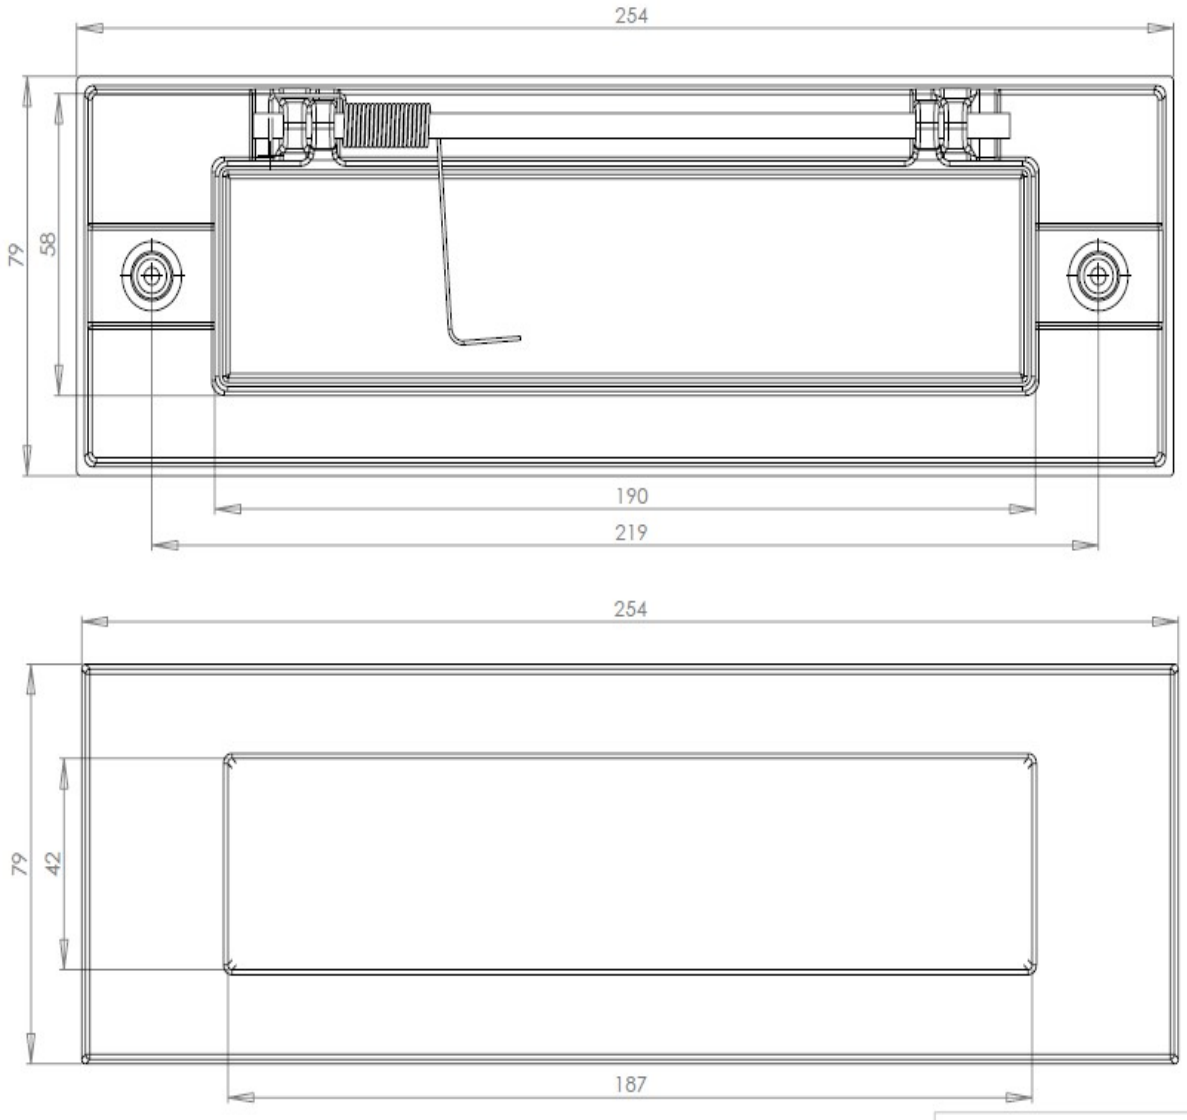


Plain Letter Plate - 254mm x 79mm - Matt Black

Product Images

Description

- Plain letter plate with spring loaded flap

Finish

- Matt Black

Dimensions

	Dimensions
Overall Size	254mm x 79mm
Aperture Size	187mm x 42mm
Fixing Centres	219mm

Important Info Before You Buy

- This letter plate is a bolt through fixing and is secured from inside by 2 x domed nuts
- Comes with bolt (to be cut to length) and matching domed nuts
- TIP - remember when cutting length of bolt, to leave room for the nut to be screwed on the end!

Products in this set

50834.1 - Plain Letter Plate - 254mm x 79mm - Matt Black - Each