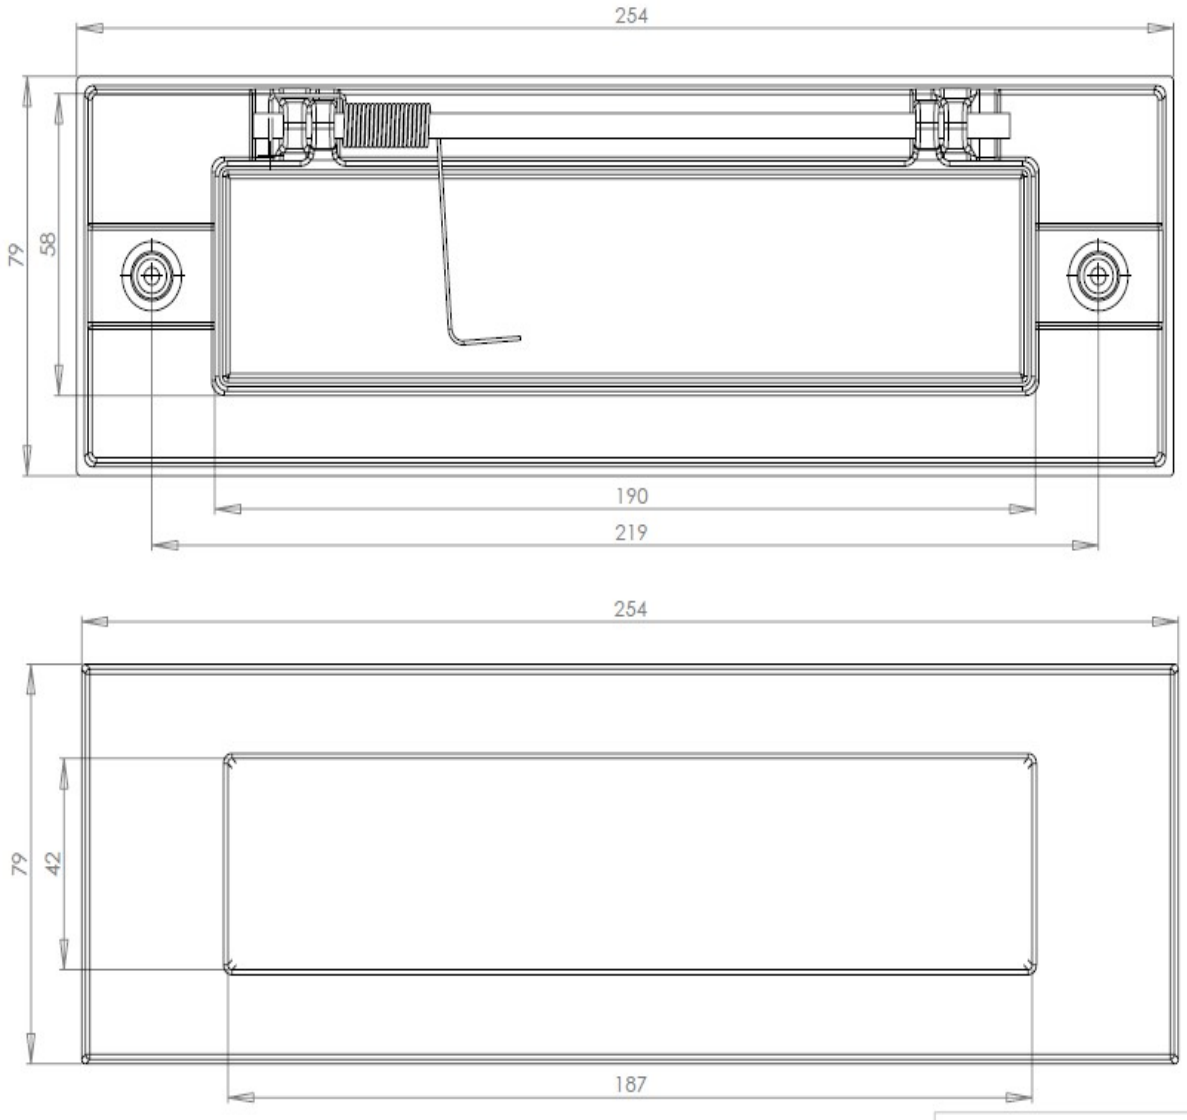

## Plain Letter Plate - 254mm x 79mm - Polished Brass Unlacquered

## Description

- Plain letter plate with spring loaded flap

## Dimensions

	Dimensions
<b>Overall Size</b>	254mm x 79mm
<b>Aperture Size</b>	187mm x 42mm
<b>Fixing Centres</b>	219mm

## Products in this set

---

50835.1 - Plain Letter Plate - 254mm x 79mm - Polished Brass Unlacquered - Each