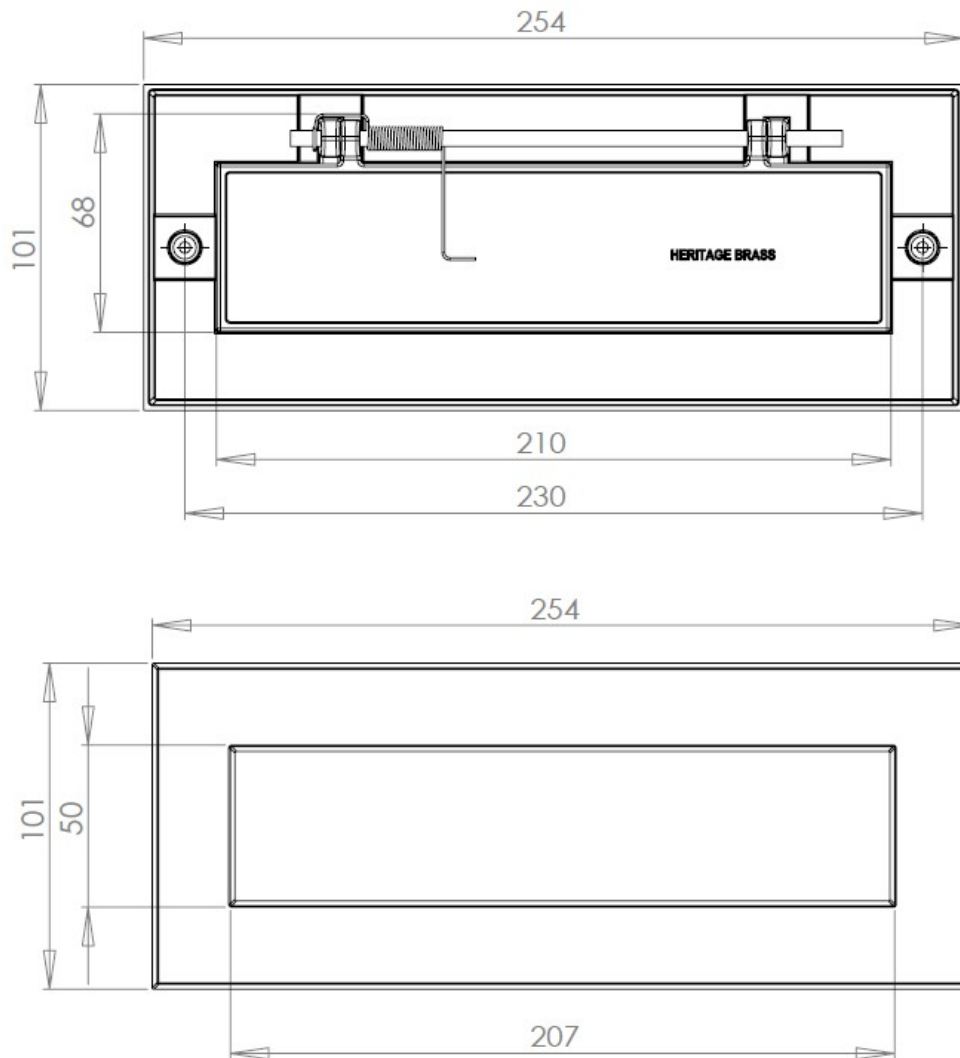


Plain Letter Plate - 254mm x 102mm - Matt Black

Product Images

Description

- Plain letter plate with spring loaded flap

Finish

- Matt Black

Dimensions

| | Dimensions |
|-----------------------|---------------|
| Overall Size | 254mm x 102mm |
| Aperture Size | 207mm x 50mm |
| Fixing Centres | 230mm |

Important Info Before You Buy

- This letter plate is a bolt through fixing and is secured from inside by 2 x domed nuts
- Comes with bolt (to be cut to length) and matching domed nuts
- TIP - remember when cutting length of bolt, to leave room for the nut to be screwed on the end!

Products in this set

50836.1 - Plain Letter Plate - 254mm x 102mm - Matt Black - Each