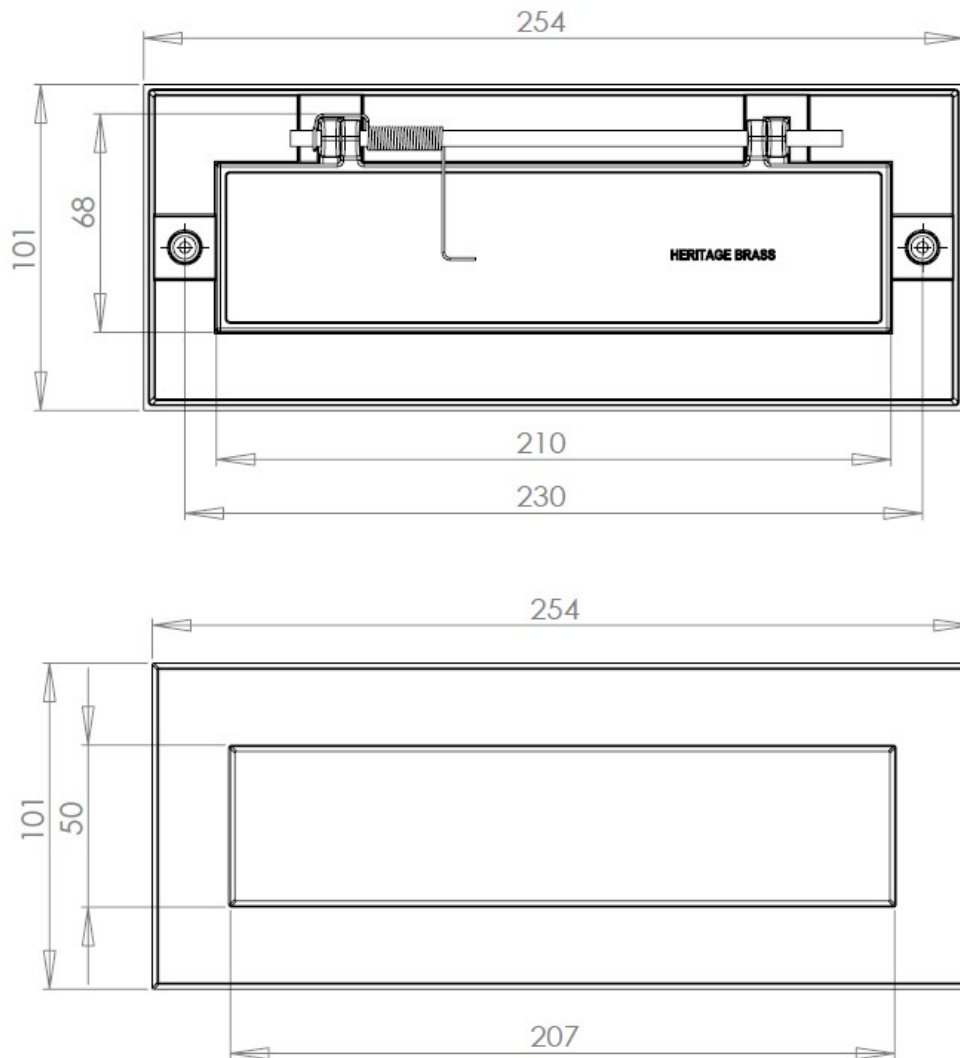


Plain Letter Plate - 254mm x 102mm - Polished Brass Unlacquered

Product Images

Description

- Plain letter plate with spring loaded flap

Finish

- Polished Brass Unlacquered

Dimensions

	Dimensions
Overall Size	254mm x 102mm
Aperture Size	207mm x 50mm
Fixing Centres	230mm

Important Info Before You Buy

- This letter plate is a bolt through fixing and is secured from inside by 2 x domed nuts
- Comes with bolt (to be cut to length) and matching domed nuts
- TIP - remember when cutting length of bolt, to leave room for the nut to be screwed on the end!

Products in this set

50837.1 - Plain Letter Plate - 254mm x 102mm - Polished Brass Unlacquered - Each