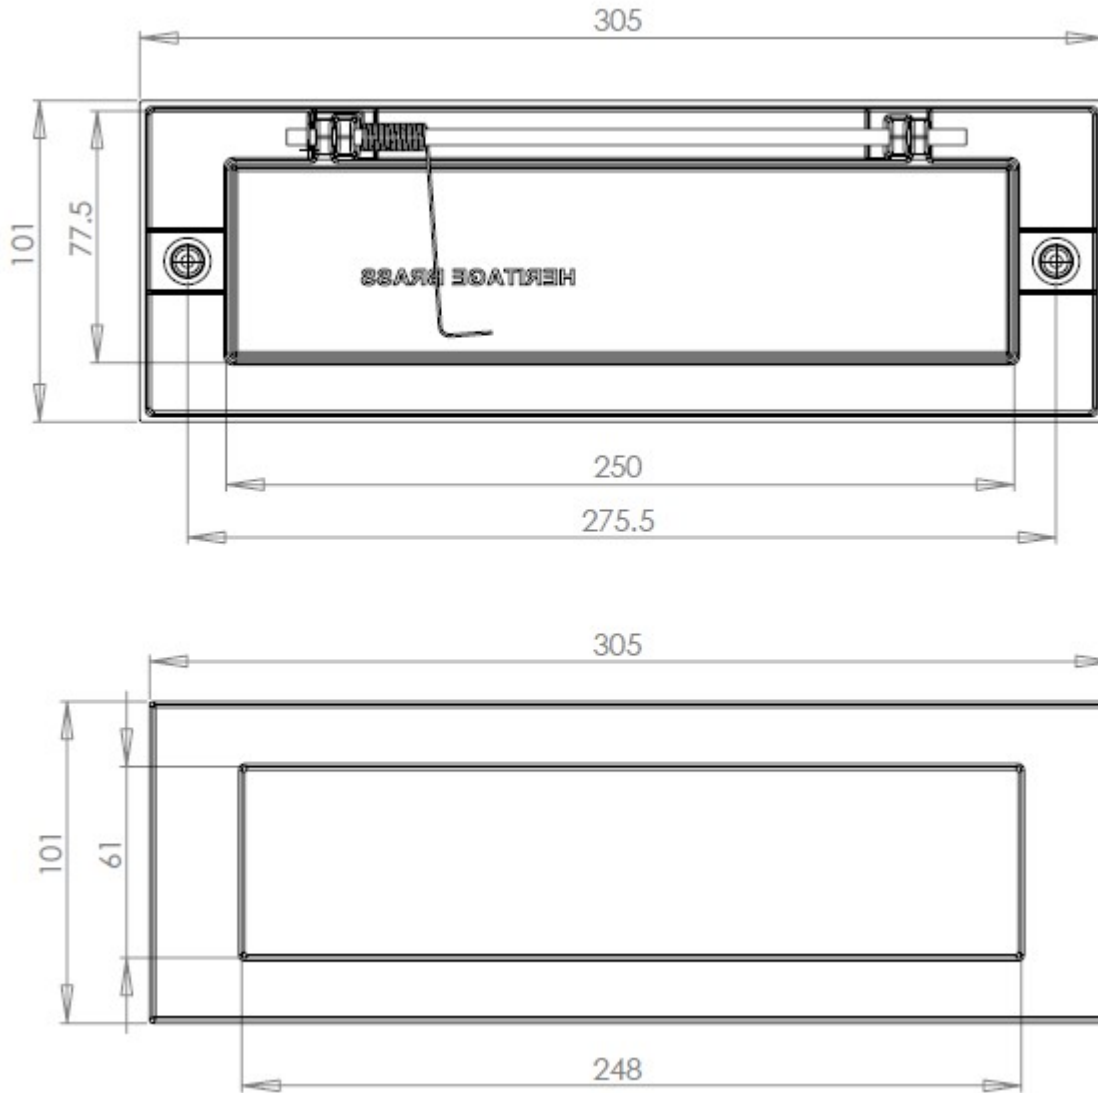


Plain Letter Plate - 305mm x 102mm - Polished Brass Unlacquered

Product Images

Description

- Plain letter plate with spring loaded flap.

Finish

- Polished Brass Unlacquered

Dimensions

Overall Size	305mm x 102mm
Aperture Size	248mm x 60mm
Fixing Centres	275mm

Important Info Before You Buy

- This letter plate is a bolt through fixing and is secured from inside by 2 x domed nuts
- Comes with bolt (to be cut to length) and matching domed nuts
- TIP - remember when cutting length of bolt, to leave room for the nut to be screwed on the end!

50838.1 - Plain Letter Plate - 305mm x 102mm - Polished Brass Unlacquered - Each

Products in this set