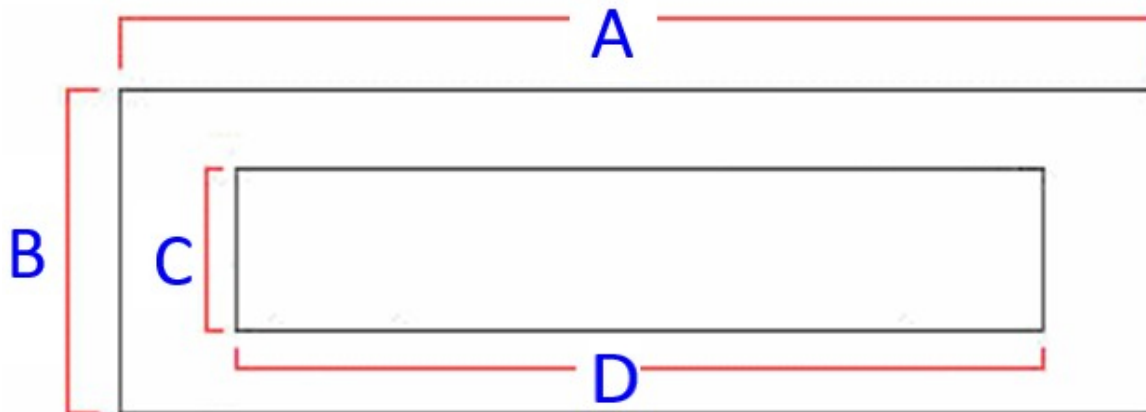

### Base Material

- Made from solid brass

**Finish**

- Satin Brass

**Dimensions**

Available in two sizes

| Item Code | Length (A) | Height (B) | Depth | Aperture Height (C) | Aperture Width (D) | Bolt Centres Cover Range |
|-----------|------------|------------|-------|---------------------|--------------------|--------------------------|
| 50876.1   | 260mm      | 88mm       | 12mm  | 45mm                | 200mm              | 215mm to 240mm           |
| 50876.2   | 315mm      | 115mm      | 12mm  | 60mm                | 245mm              | 260mm to 290mm           |