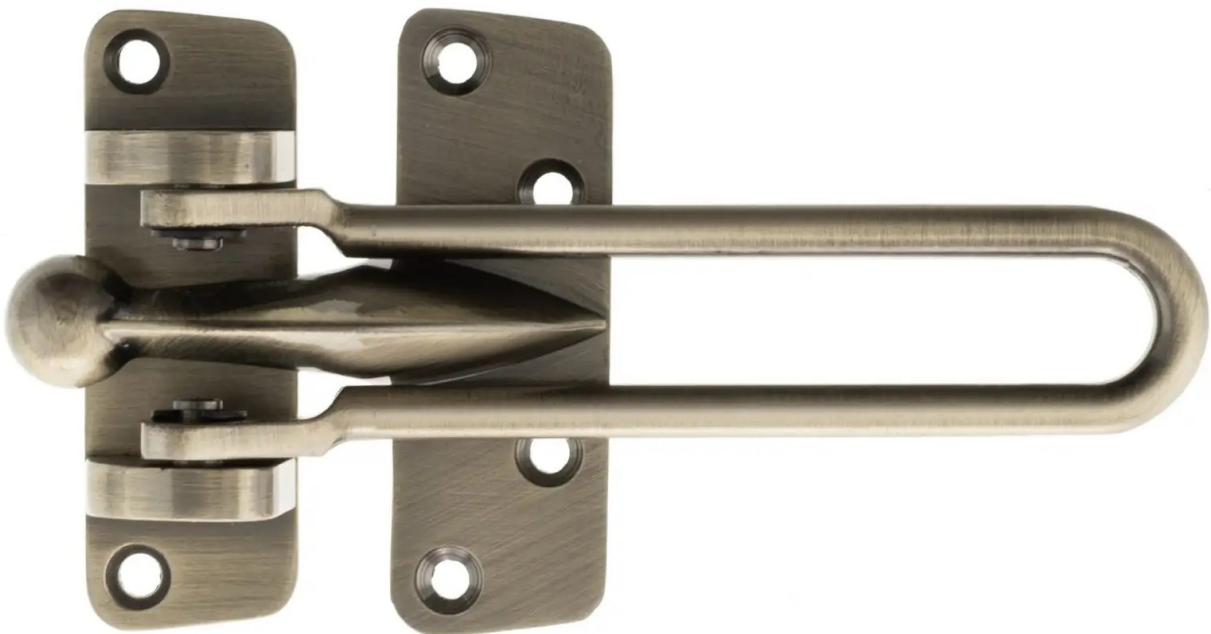

Front Door Guard (Hotel Room Guard) - Antique Brass (Gloss Lacquered)

Product Images

Description

- Front door guard
- Stronger alternative to standard security door chain
- Commonly seen and used on hotel rooms
- When the door is in the closed position, The female section folds over the male. When the door is opened, the male slides to the end of the female part restricting the door to opening approximately 3" allowing you to see who's at the door without having to compromise security by opening it fully

Finish

- Antique Brass (Gloss Lacquered)

Dimensions

- Fixing Back plate Height - 104mm
- Fixing Back plate Width - 58.2mm
- Depth - 19mm

Important Info Before You Buy

- The female part of this item is fixed to the door frame, The male part fixes to the door
- The female part of this item folds through 180 degrees so can fold flat back against the wall when not in use

Products in this set

50877.1 - Front Door Guard (Hotel Room Guard) - Antique Brass (Gloss Lacquered) - Each