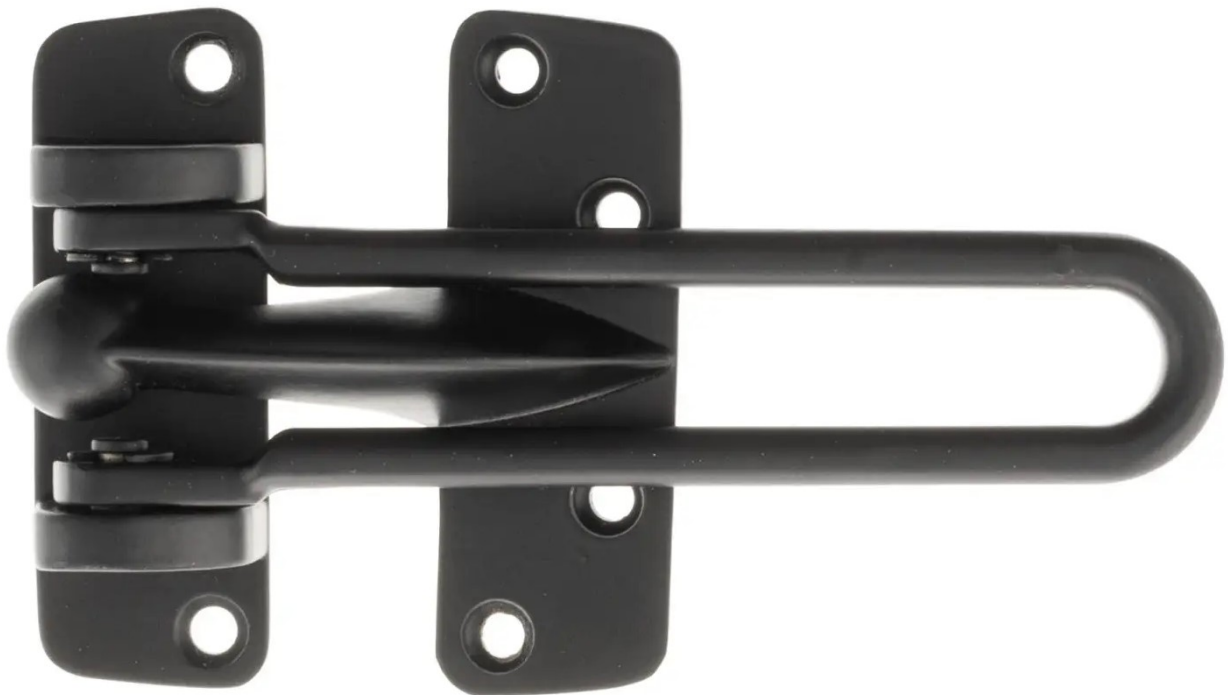

Front Door Guard (Hotel Room Guard) - Matt Black

Product Images

Description

- Front door guard
- Stronger alternative to standard security door chain
- Commonly seen and used on hotel rooms
- When the door is in the closed position, The female section folds over the male. When the door is opened, the male slides to the end of the female part restricting the door to opening approximately 3" allowing you to see who's at the door without having to compromise security by opening it fully

Finish

- Matt Black

Dimensions

- Fixing Back plate Height - 104mm

- Fixing Back plate Width - 58.2mm
- Depth - 19mm

Important Info Before You Buy

- The female part of this item is fixed to the door frame, The male part fixes to the door
- The female part of this item folds through 180 degrees so can fold flat back against the wall when not in use

Products in this set

50878.1 - Front Door Guard (Hotel Room Guard) - Matt Black - Each