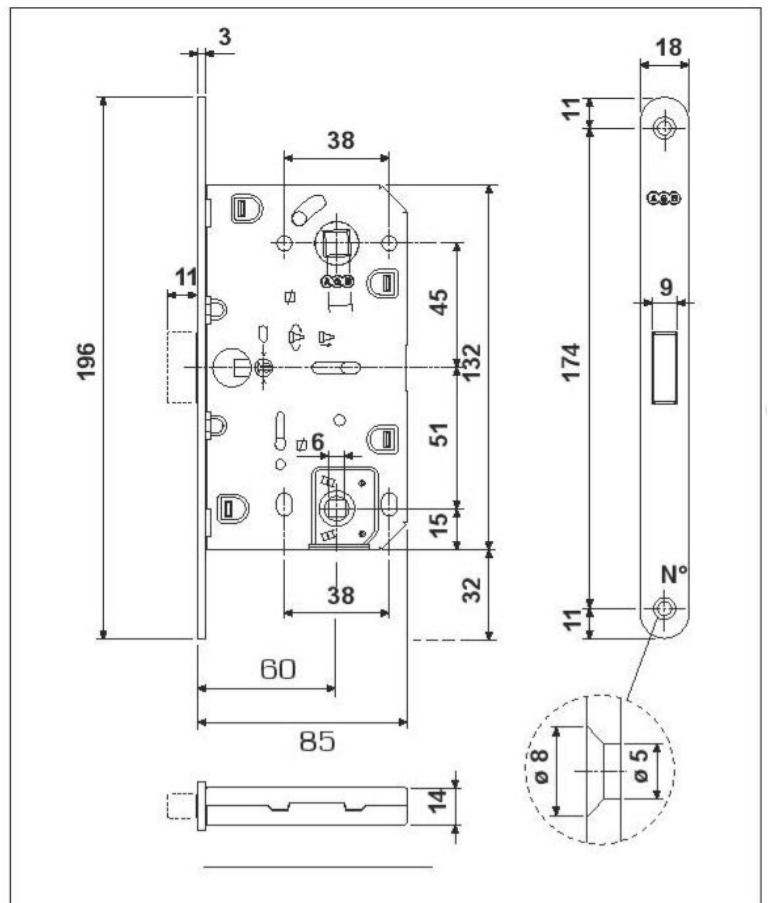

## Magnetic Mortice Bathroom Sash Lock - 80mm Case Depth (60mm Backset & 96mm Centres) - Matt Black

## Dimensions

Drilling Diagram

Product Dimensions

- 8mm Followers
- 92mm Hole Spacing
- 85mm Case Depth
- 60mm Backset
- 24mm Rounded Forend

## Products in this set

---

50901.1 - Magnetic Mortice Bathroom Sash Lock - 80mm Case Depth (60mm Backset & 96mm Centres)  
- Matt Black - Each