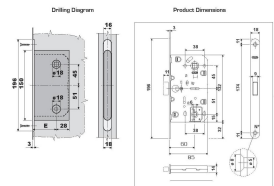

Magnetic Mortice Bathroom Sash Lock - 80mm Case Depth (60mm Backset & 96mm Centres) - Matt Black

Product Images

Description

- Heavy duty magnetic bathroom sash lock
- Supplied with magnetic black back box for fitting behind the strike plate in the door frame
- Heavy duty latch ideal for use with door handles fitted in residential, commercial and public buildings
- Bolt through fixing holes at 38mm apart, allows the magnetic latch to work in conjunction with bolt through round rose door handles

Operation

- Black plastic latch bolt is automatically engaged when the door is closed
- Latch bolt is withdrawn via a door handle from either side of the door (handles sold separately)