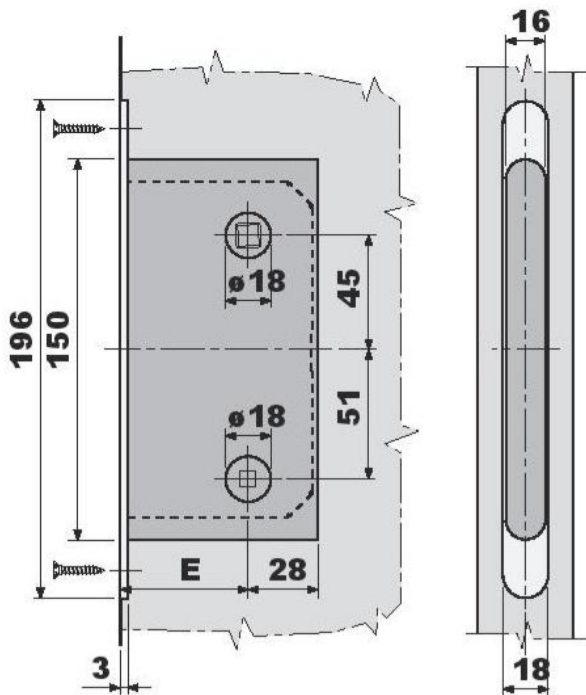

## Magnetic Mortice Bathroom Sash Lock - 80mm Case Depth (60mm Backset & 96mm Centres) - Matt Black

### Strike Plates

- Supplied with rounded shape non-lipped strikes plates for fitting into new doors and frames. No tongues on the strike plate allow for a sleek contemporary look, with nothing projection from the frame.

## Dimensions

Drilling Diagram

Product Dimensions

- 8mm Followers
- 92mm Hole Spacing
- 85mm Case Depth
- 60mm Backset
- 24mm Rounded Forend