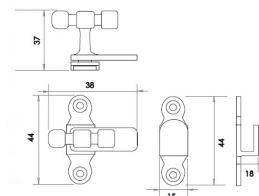

Showcase Fastener Throw Over Catch - Polished Brass (Lacquered)

Product Images

Description

Showcase fastener throw over catch for doors or cupboards - 44mm High x 15mm Wide - Polished brass

Products in this set

20522.1 - Showcase Fastener Throw Over Catch - Polished Brass (Lacquered) - Each