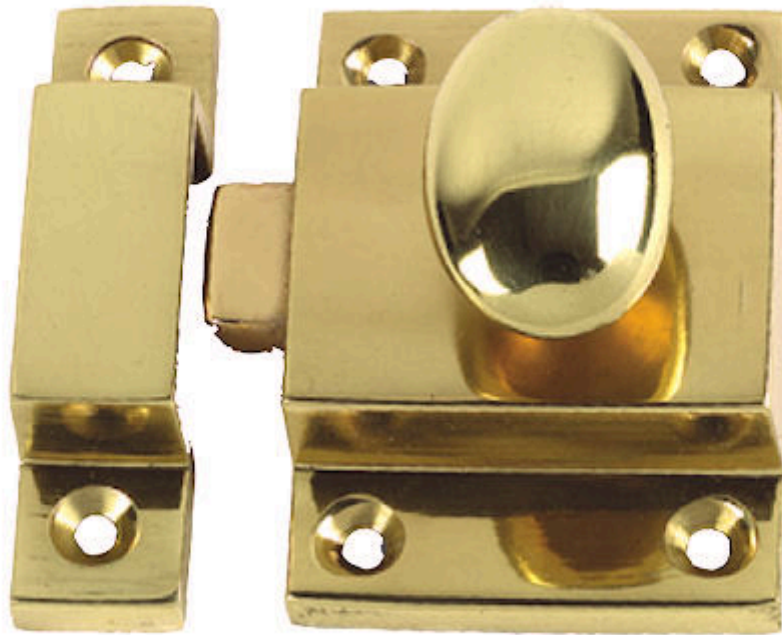

Cupboard Catch With Oval Knob - Polished Brass (Lacquered)

Product Images

Description

Sprung cupboard catch with oval shape knob - For use on doors and cupboards - Catch 57mm (H) x 41mm (w) - Keep 57mm (h) x 13mm (w)

Products in this set

20525.1 - Cupboard Catch With Oval Knob - Polished Brass (Lacquered) - Each