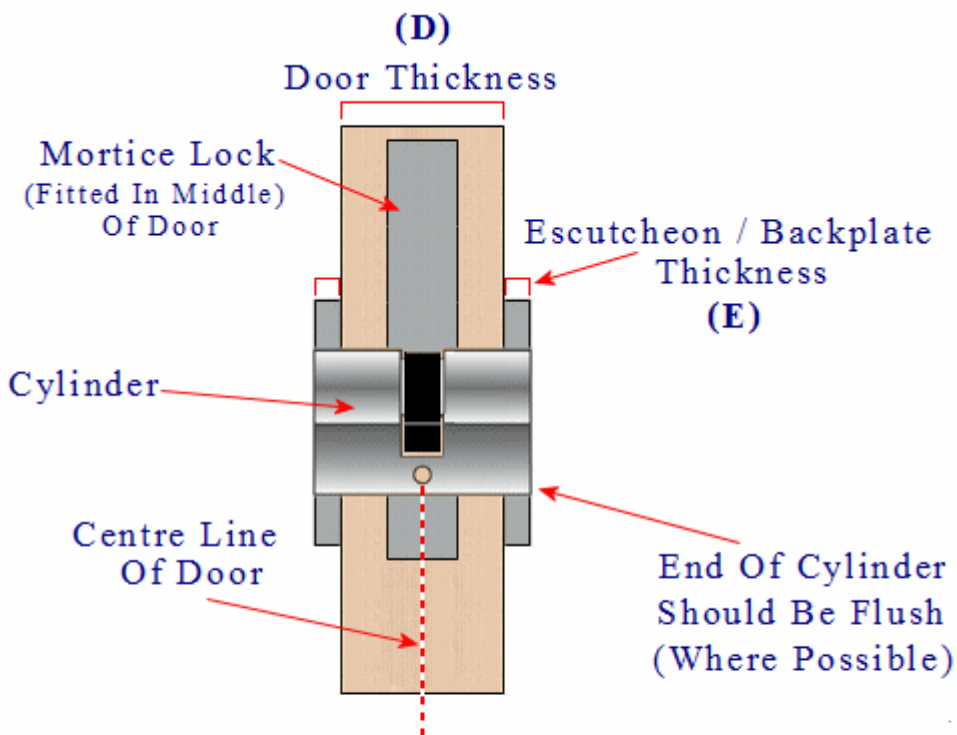

Anti-snap design with the following features

- Snap off front section via (sacrificial cut). If an attempt is made to snap the cylinder, it will break in a pre-designed position which helps prevent burglars from manipulating the cam in the middle of the cylinder.
- 6 Hardened steel Anti-Drill pins, plugs and disc.
- Anti-plug pull feature.
- Anti-twist.
- Anti-pick.
- Anti-bump.
- Suitable for use on internal or external doors including front doors where a high level of security is required.

Finish

- Satin Nickel

Dimensions

All measurements in mm

Equal cylinders for use with timber doors or doors with a mortice lock fitted in the middle of the door.

Item Code Overall Length (A) External Side (B) Internal Side (C)

50948.1	62mm	31mm	31mm
50948.2	72mm	36mm	36mm
50948.3	82mm	41mm	41mm

- To determine out the length of cylinder you require you need to add together
- - The thickness of the door. (D) on the below diagram.
- - Plus the thickness of the escutcheon / backplate on each side of the door. (E) on the diagram below.