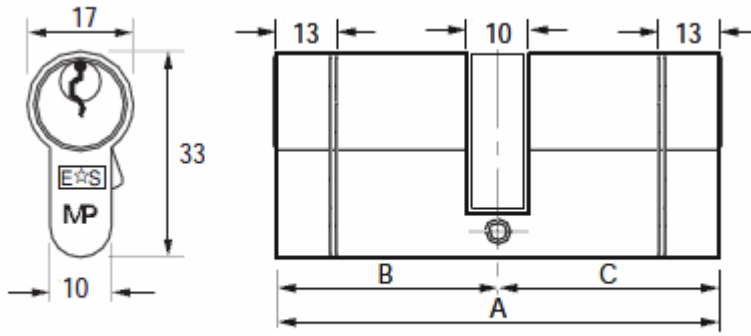

Finish

- Satin Nickel

Dimensions

All measurements in mm

Equal cylinders for use with timber doors or doors with a mortice lock fitted in the middle of the door.

Item Code Overall Length (A) External Side (B) Internal Side (C)