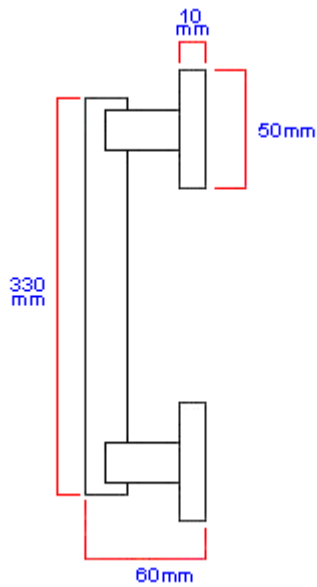

T-Bar Style Pull Handle With Concealed Roses - Dual Finish

Product Images

Description

- T-bar shape pull handle - 20576.1
- Suitable for use on internal door and external entrance doors
- Face fix design via concealed roses (no screws seen when fitted) - see below diagram

Above diagram shows how a face fix pull handle is fitted to a wooden door

Finish

- Dual finish - polished and satin chrome

Dimensions

Important Info Before You Buy

- Suitable for wooden doors
- Pull handles are fitted to the PULL side of the door
- A finger plate (push plate) is fitted to the PUSH side of the door to help protect the door from wear

Products in this set

20576.1 - T-Bar Style Pull Handle With Concealed Roses - Dual Finish - Satin Chrome & Polished Chrome
- Each