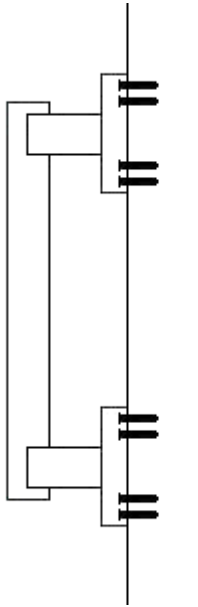

T-Bar Style Pull Handle With Concealed Roses - Dual Finish

Product Images

Description

- T-bar shape pull handle - 20576.1
- Suitable for use on internal door and external entrance doors
- Face fix design via concealed roses (no screws seen when fitted) - see below diagram

Above diagram shows how a face fix pull handle is fitted to a wooden door

Finish

- Dual finish - polished and satin chrome

Dimensions

Important Info Before You Buy

- Suitable for wooden doors
- Pull handles are fitted to the PULL side of the door
- A finger plate (push plate) is fitted to the PUSH side of the door to help protect the door from wear

Products in this set

20576.1 - T-Bar Style Pull Handle With Concealed Roses - Dual Finish - Satin Chrome & Polished Chrome
- Each