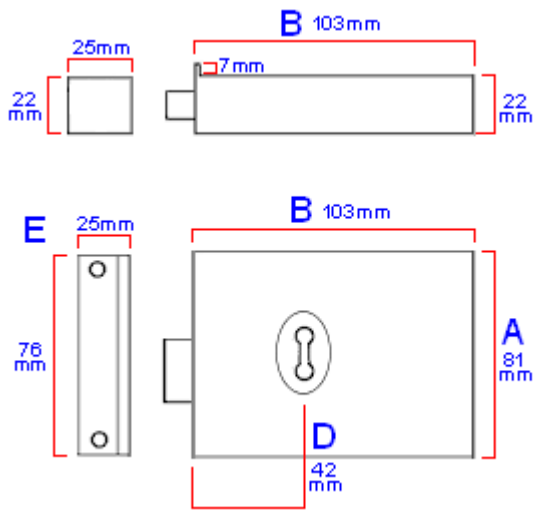


Surface Mounted Rim Deadlock - Polished Chrome

Product Images

Description

- Surface mounted rim dead lock - 4 inches x 3 inches
- This item is a dead lock only and does not work with a pair of rim knobs

Finish

- Polished chrome

Dimensions

RDE8043PC

Dimension On Diagram

Case Height	81 mm	A
Case Width	103 mm	B
Case Depth	22 mm	
Key Hole Backset (Distance To center)	42 mm	C
Keep - Height (H) x Width (W)	76 mm x 25 mm	E

Important Info Before You Buy

- Can be reversed to suit left or right handed doors
- The Rim lock is fitted to the side of the door that opens towards you
- Rim locks get surface mounted on to the door
- No need to mortice or chisel into the door like traditional mortice locks
- This rim dead lock is a low security product
- Comes supplied with, 2 keys fixing screws and box keep for the door frame

Products in this set

20686.1 - Surface Mounted Rim Deadlock - Polished Chrome - Each