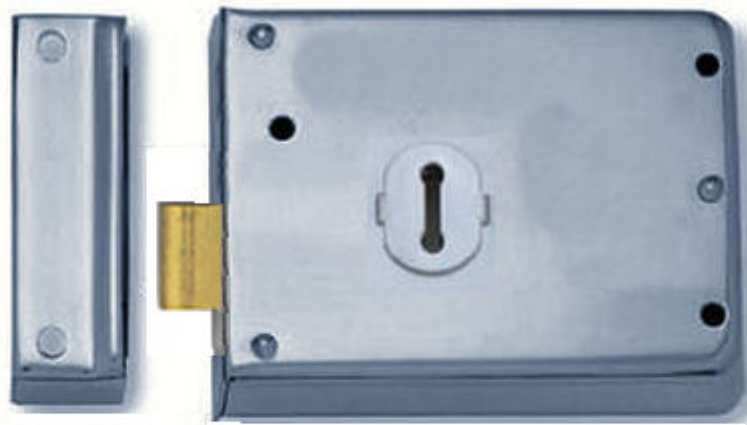

## Surface Mounted Rim Deadlock - Satin Chrome

### Description

---

- Surface mounted rim dead lock - 4 inches x 3 inches
- This item is a dead lock only and does not work with a pair of rim knobs

### Dimensions

	20687.1	Dimension On Diagram
Case Height	81mm	A
Case Width	103mm	B
Case Depth	22mm	
Key Hole Backset (Distance To center)	42mm	C
Keep - Height (H) x Width (W)	76mm x 25mm	E

#### Important Info Before You Buy

- Can be reversed to suit left or right handed doors
- The Rim lock is fitted to the side of the door that opens towards you
- Rim locks get surface mounted on to the door
- No need to mortice or chisel into the door like traditional mortice locks
- This rim dead lock is a low security product
- Comes supplied with, 2 keys fixing screws and box keep for the door frame