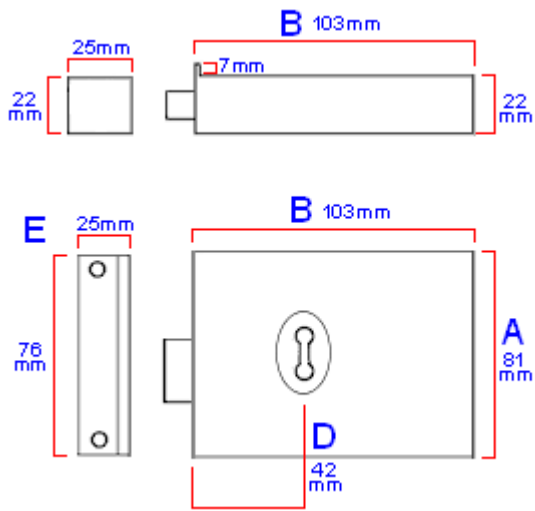

### Description

---

- Surface mounted rim dead lock - 4 inches x 3 inches
- This item is a dead lock only and does not work with a pair of rim knobs

### Dimensions

	20687.1	Dimension On Diagram
Case Height	81mm	A
Case Width	103mm	B
Case Depth	22mm	
Key Hole Backset (Distance To center)	42mm	C
Keep - Height (H) x Width (W)	76mm x 25mm	E