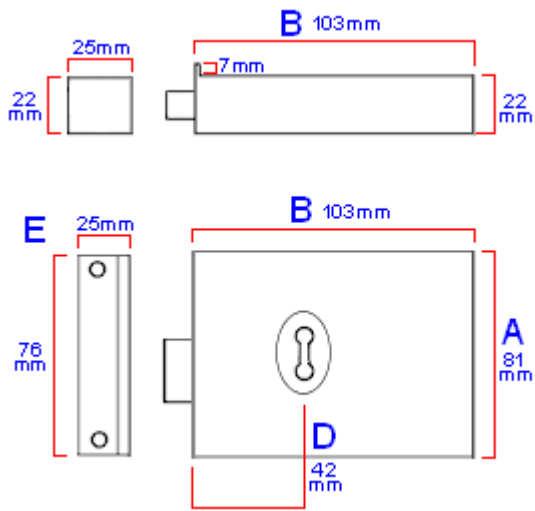


Surface Mounted Rim Deadlock - Black With Brass Surrounds

Product Images

Description

- Surface mounted rim dead lock - 4 inches x 3 inches
- This item is a dead lock only and does not work with a pair of rim knobs

Finish

- Black (With brass round key hole)

Dimensions

	20687.1	Dimension On Diagram
Case Height	81mm	A
Case Width	103mm	B
Case Depth	22mm	
Key Hole Backset (Distance To center)	42mm	C
Keep - Height (H) x Width (W)	76mm x 25mm	E

Important Info Before You Buy

- Can be reversed to suit left or right handed doors
- The Rim lock is fitted to the side of the door that opens towards you
- Rim locks get surface mounted on to the door
- No need to mortice or chisel into the door like traditional mortice locks
- This rim dead lock is a low security product
- Comes supplied with, 2 keys fixing screws and box keep for the door frame

Products in this set

x

20688.1 - Surface Mounted Rim Deadlock - Black - Each