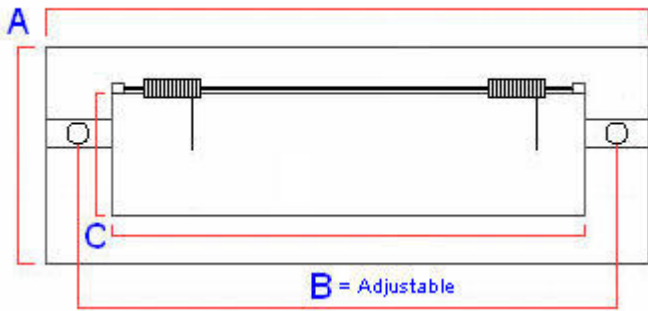


Modern Flush Style Letter Plate - 305mm x 110mm - Satin Stainless Steel

Product Images

Description

305mm x 110mm modern flush style letter plate
Adjustable bolt centres between 250mm - 282mm

Finish

- Satin stainless steel

Dimensions

	20740.1	Dimension On Diagram
Overall Plate Length	305mm	A
Overall Plate Width	110mm	A
Adjustable Bolt centers	250mm - 282mm	B
Aperture Width	220mm	C
Aperture Height	50mm	C

Important Info Before You Buy

- Suitable for wooden doors
- Modern flush style letter plate is ideal for use on modern or commercial properties
- Sprung flap to keep letter plate closed
- Supplied with fixing bolts and domed cover caps
- Supplied with a stainless steel protection, and polish cloth.

Products in this set

20740.1 - Modern Flush Style Letter Plate - 305mm x 110mm - Satin Stainless Steel - Each