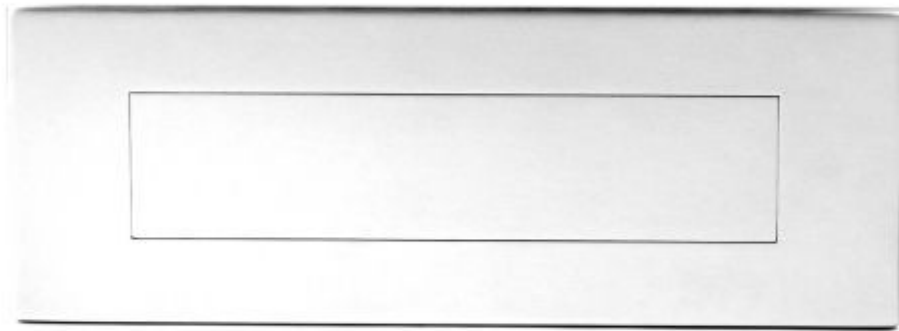

Modern Flush Style Letter Plate - 305mm x 110mm - Polished Stainless Steel

Product Images

Description

305mm x 110mm Modern flush style letter plate
Adjustable bolt centres between 250mm - 282mm

Finish

- Polished stainless steel

Dimensions

	20741.1	Dimension On Diagram
Overall Plate Length	305mm	A
Overall Plate Width	110mm	A
Adjustable Bolt centers	250mm - 282mm	B
Aperture Width	220mm	C
Aperture Height	50mm	C

Important Info Before You Buy

- Suitable for wooden doors
- Modern flush style letter plate is ideal for use on modern or commercial properties
- Sprung flap to keep letter plate closed
- Supplied with fixing bolts and domed cover caps
- Supplied with a stainless steel protection, and polish cloth.

Products in this set

20741.1 - Modern Flush Style Letter Plate - 305mm x 110mm - Polished Stainless Steel - Each