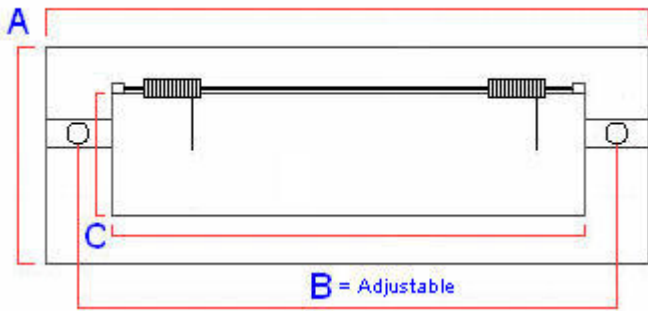

Modern Flush Style Letter Plate - 305mm x 110mm - Polished Stainless Steel

Product Images

Description

305mm x 110mm Modern flush style letter plate
Adjustable bolt centres between 250mm - 282mm

Finish

- Polished stainless steel

Dimensions

	20741.1	Dimension On Diagram
Overall Plate Length	305mm	A
Overall Plate Width	110mm	A
Adjustable Bolt centers	250mm - 282mm	B
Aperture Width	220mm	C
Aperture Height	50mm	C

Important Info Before You Buy

- Suitable for wooden doors
- Modern flush style letter plate is ideal for use on modern or commercial properties
- Sprung flap to keep letter plate closed
- Supplied with fixing bolts and domed cover caps
- Supplied with a stainless steel protection, and polish cloth.

Products in this set

20741.1 - Modern Flush Style Letter Plate - 305mm x 110mm - Polished Stainless Steel - Each