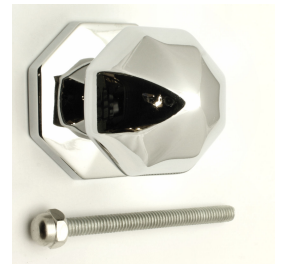

Umbrella Pattern Front Door Knob - Polished Chrome

Product Images

Description

centre front door knob

- Victorian style umbrella pattern
- Octagonal shape

Finish

- Polished chrome

Dimensions

- Knob Diameter - 57mm
- Base plate Diameter - 63mm

Important Info Before You Buy

- This centre door knob uses a bolt through fixing and is secured from inside by a domed nut
- Comes with bolt to be cut to length and domed nut

Products in this set

20754.1 - Umbrella Pattern Front Door Knob - Polished Chrome - Each