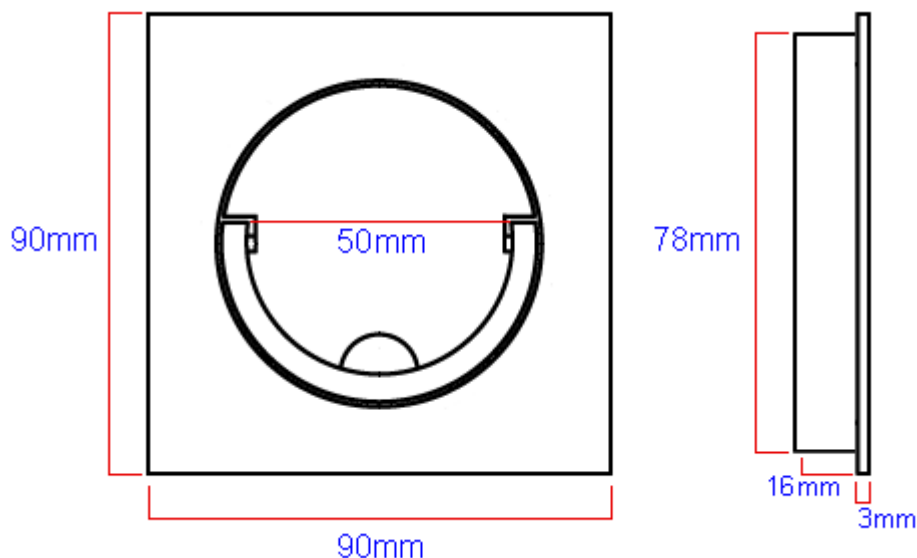

### Description

---

- 1812PB - Flush fitting pull out, ring pull style door handle, inset design ideal for use on doors that need to fold back against a wall.
- Also known as a squash court handle, this style of door handle is often found on squash court doors as it sits completely flush with the face of the door. (Flush style means nothing projects from the door for a player or ball to hit.)
- Designed to work with a tubular latch this item can be used as a working door handle.
- 8mm follower built into back of the ring handle to suit a UK standard 8mm x 8mm spindle.

- Available in one size only - 90mm x 90mm
- Designed to be morticed (cut) into the face of a door so it sits flush with the surface.
- High architectural quality - made in England by Croft Architectural Hardware.
- Made from solid brass this item is a highly polished shiny finish.
- **This product is made to order please allow 4 weeks for delivery of this item.**

## Size Details

Item Code	Height	Width	Recess Depth	Recess Diameter	Backplate Thickness	Ring Pull Size (Internal Dimension)
1812PB	90mm	90mm	16mm	78mm	3mm	50mm