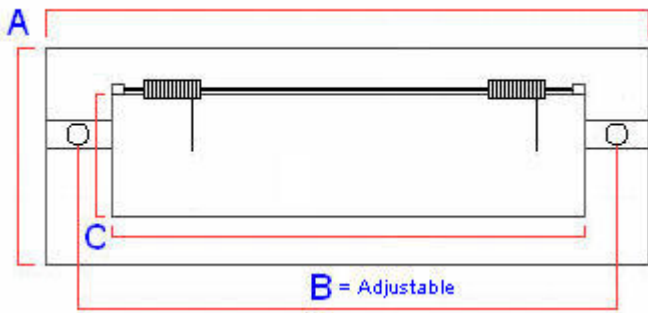

Large Modern Flush Style Letter Plate -385mm x 135mm - Polished Stainless Steel

Product Images

Description

- 385mm x 135mm modern flush style letter plate
- Large size ideal for commercial properties
- Adjustable bolt centres between 328mm - 360mm

Finish

- Polished stainless steel

Dimensions

	20741.1	Dimension On Diagram
Overall Plate Length	385mm	A
Overall Plate Width	135mm	A
Adjustable Bolt centers	328mm - 360mm	B
Aperture Width	295mm	C
Aperture Height	65mm	C

Important Info Before You Buy

- Suitable for wooden doors
- Modern flush style letter plate is ideal for use on modern or commercial properties
- Sprung flap to keep letter plate closed
- Supplied with fixing bolts and domed cover caps
- Supplied with a stainless steel protection, and polish cloth.

Products in this set

20850.1 - Large Modern Flush Style Letter Plate - 385mm x 135mm - Polished Stainless Steel