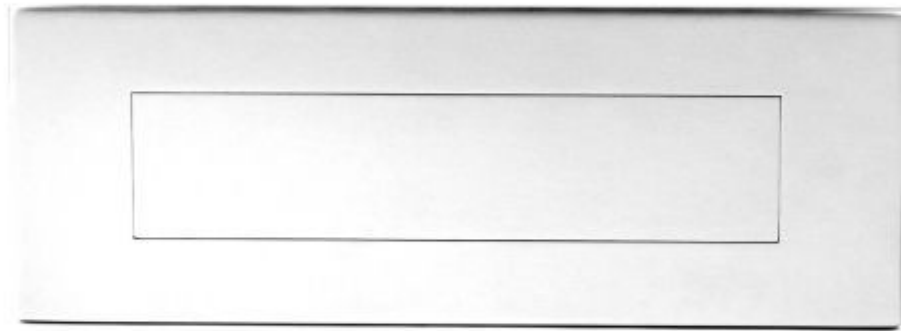

Large Modern Flush Style Letter Plate -385mm x 135mm - Polished Stainless Steel

Product Images

Description

- 385mm x 135mm modern flush style letter plate
- Large size ideal for commercial properties
- Adjustable bolt centres between 328mm - 360mm

Finish

- Polished stainless steel

Dimensions

	20741.1	Dimension On Diagram
Overall Plate Length	385mm	A
Overall Plate Width	135mm	A
Adjustable Bolt centers	328mm - 360mm	B
Aperture Width	295mm	C
Aperture Height	65mm	C

Important Info Before You Buy

- Suitable for wooden doors
- Modern flush style letter plate is ideal for use on modern or commercial properties
- Sprung flap to keep letter plate closed
- Supplied with fixing bolts and domed cover caps
- Supplied with a stainless steel protection, and polish cloth.

Products in this set

20850.1 - Large Modern Flush Style Letter Plate - 385mm x 135mm - Polished Stainless Steel