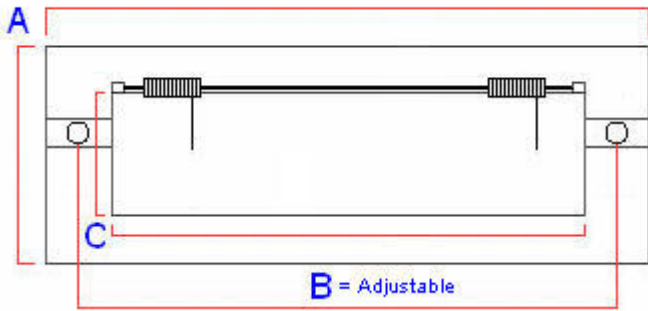


Large Modern Flush Style Letter Plate - 385mm x 135mm - Satin Stainless Steel

Product Images

Description

- 385mm x 135mm modern flush style letter plate
- Large size ideal for commercial properties
- Adjustable bolt centers between 328mm - 360mm

Finish

- Satin stainless steel

Dimensions

	20851.1	Dimension On Diagram
Overall Plate Length	385mm	A
Overall Plate Width	135mm	A
Adjustable Bolt centers	328mm - 360mm	B
Aperture Width	295mm	C
Aperture Height	65mm	C

Important Info Before You Buy

- Suitable for wooden doors
- Modern flush style letter plate is ideal for use on modern or commercial properties
- Sprung flap to keep letter plate closed
- Supplied with fixing bolts and domed cover caps
- Supplied with a stainless steel protection, and polish cloth.

Products in this set

20851.1 - Large Modern Flush Style Letter Plate - 385mm x 135mm - Satin Stainless Steel - Each